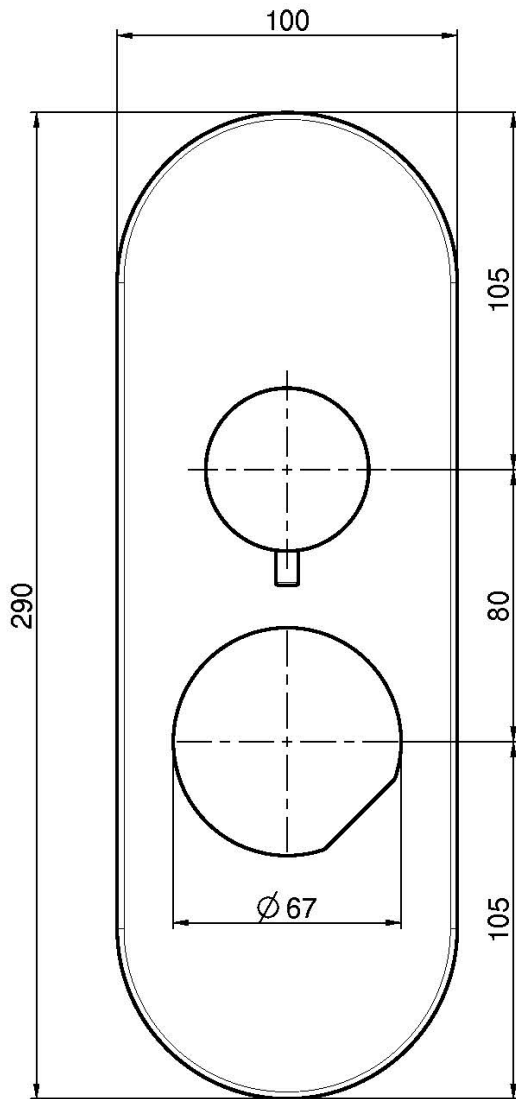

This drawing is the property of FIMA Carlo Frattini. Any complete or partial reproduction, or any transmission to third party without FIMA Carlo Frattini authorization is forbidden.