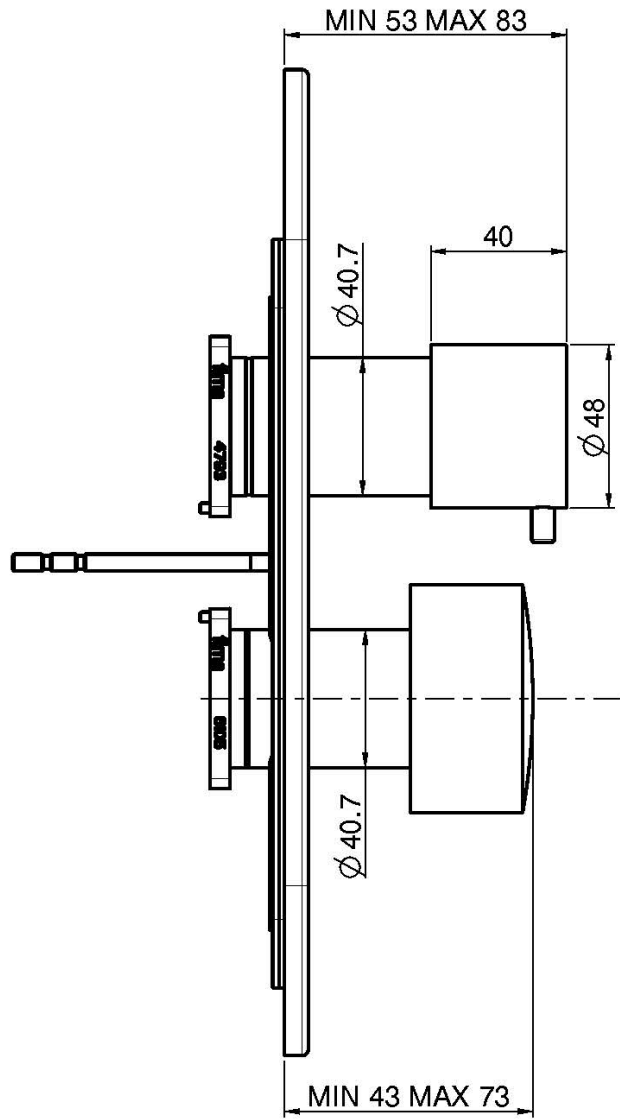

This drawing is the property of FIMA Carlo Frattini. Any complete or partial reproduction, or any transmission to third party without FIMA Carlo Frattini authorization is forbidden.