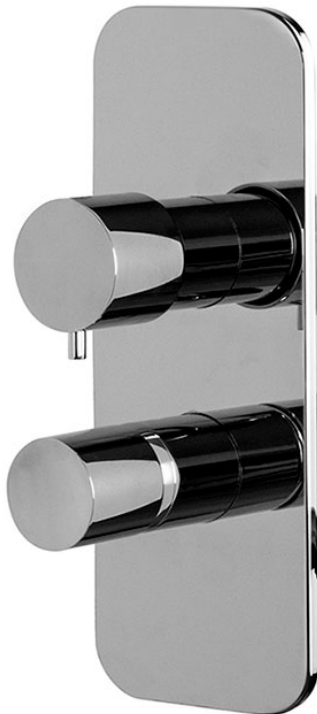

Code F4169X6

BUILT-IN MIXER WITH 2/3 OUTLETS DIVERTER

- 2/3 outlets diverter
- exposed part only
- **built-in part to be ordered separately**

Finishing

- CHROM
  CR
- HL
- HS
- BRUSHED NICKEL
  SN
- BLACK CHROME
  CN
- BRUSHED BLACK CHROME
  CS

IMAGE

PRODUCTS NEEDED TO BE ORDERED SEPARATELY

[Built-in part](#)

See the general sales conditions in our current pricelist