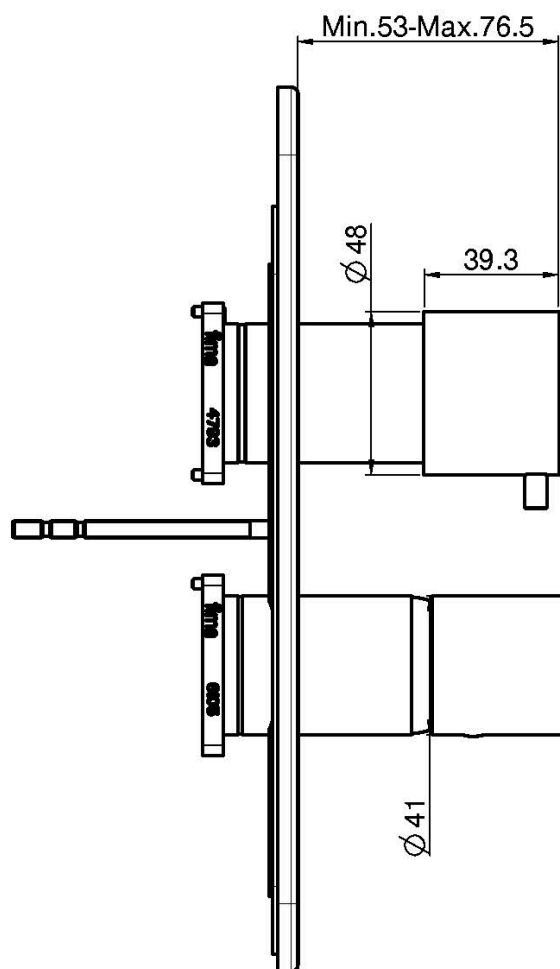

This drawing is the property of FIMA Carlo Frattini. Any complete or partial reproduction, or any transmission to third party without FIMA Carlo Frattini authorization is forbidden.