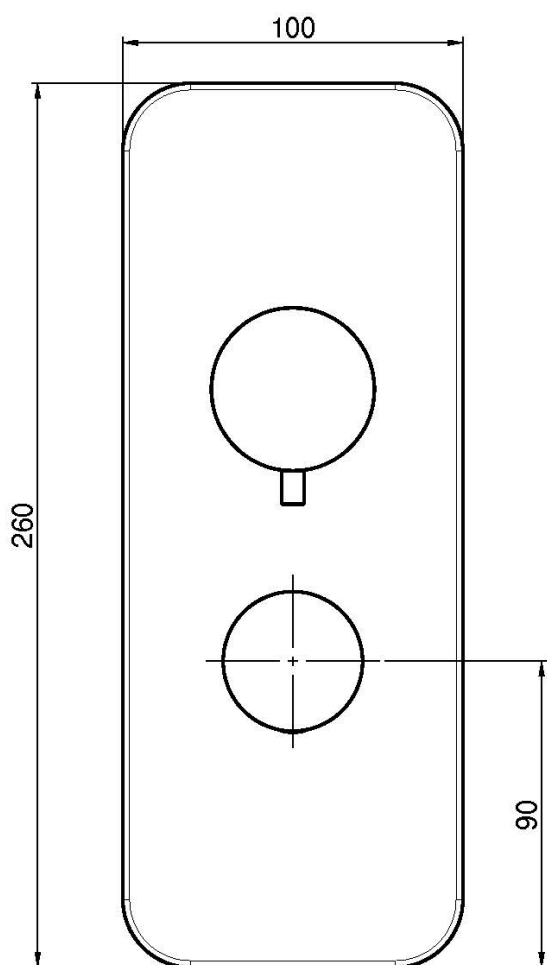

Code F4169X6

BUILT-IN MIXER WITH 2/3 OUTLETS DIVERTER

- 2/3 outlets diverter
- exposed part only
- **built-in part to be ordered separately**

Finishing

-  CHROM
CR
-  HL
-  HS
-  BRUSHED NICKEL
SN
-  BLACK CHROME
CN
-  BRUSHED BLACK CHROME
CS

IMAGE

PRODUCTS NEEDED TO BE ORDERED SEPARATELY

[Built-in part](#)

See the general sales conditions in our current pricelist

This drawing is the property of FIMA Carlo Frattini. Any complete or partial reproduction, or any transmission to third party without FIMA Carlo Frattini authorization is forbidden.