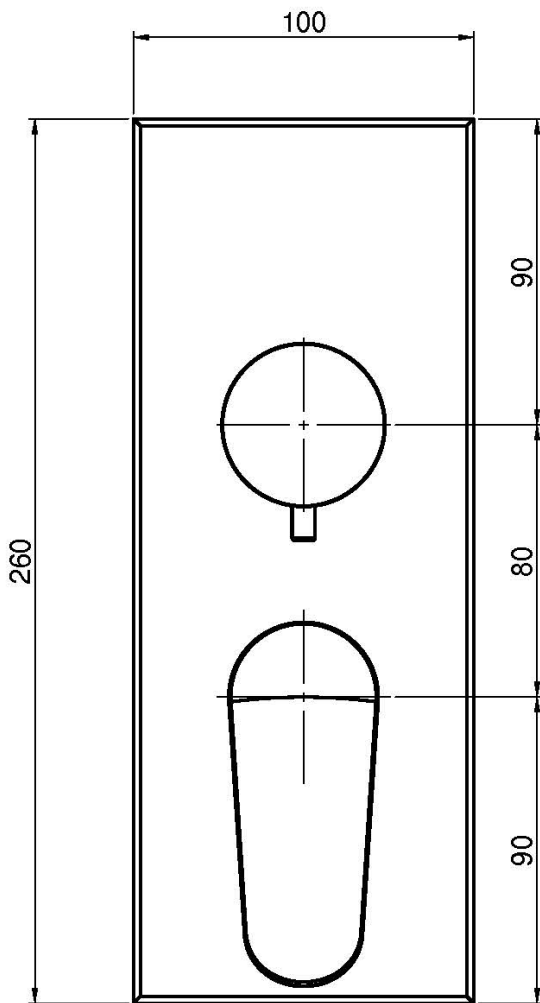

This drawing is the property of FIMA Carlo Frattini. Any complete or partial reproduction, or any transmission to third party without FIMA Carlo Frattini authorization is forbidden.