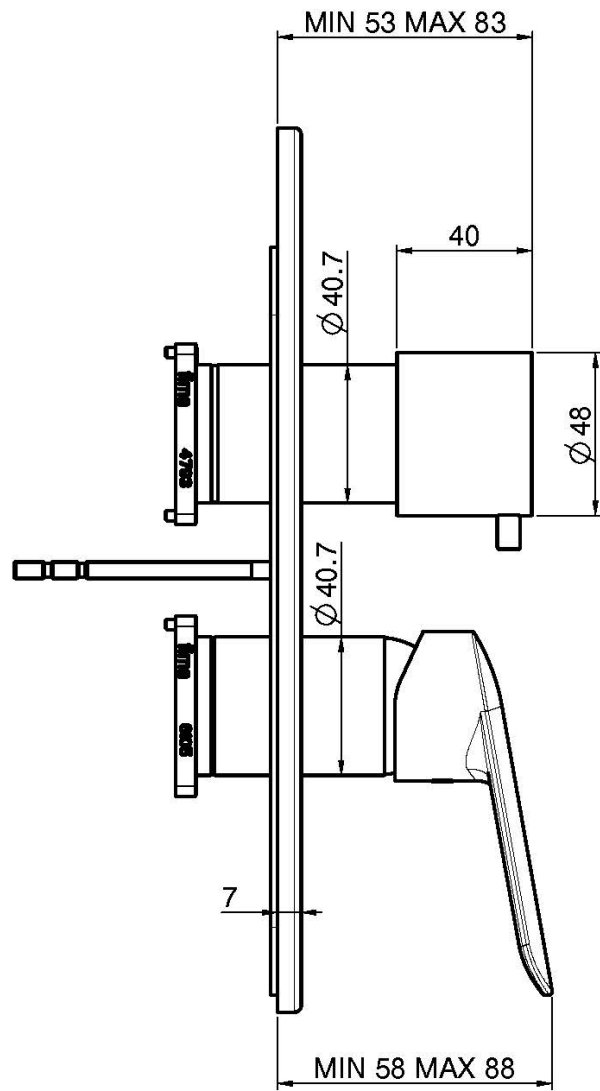

Code F3009X6

BUILT-IN MIXER WITH 2/3 OUTLETS DIVERTER

- 2/3 outlets diverter
- exposed part only
- metal plate
- **built-in part to be ordered separately**

Finishing

-  CHROM
CR
-  WHITE MATT
BS
-  BLACK MATT
NS

PRODUCTS NEEDED TO BE ORDERED SEPARATELY

IMAGE

[Built-in part](#)

See the general sales conditions in our current pricelist

This drawing is the property of FIMA Carlo Frattini. Any complete or partial reproduction, or any transmission to third party without FIMA Carlo Frattini authorization is forbidden.