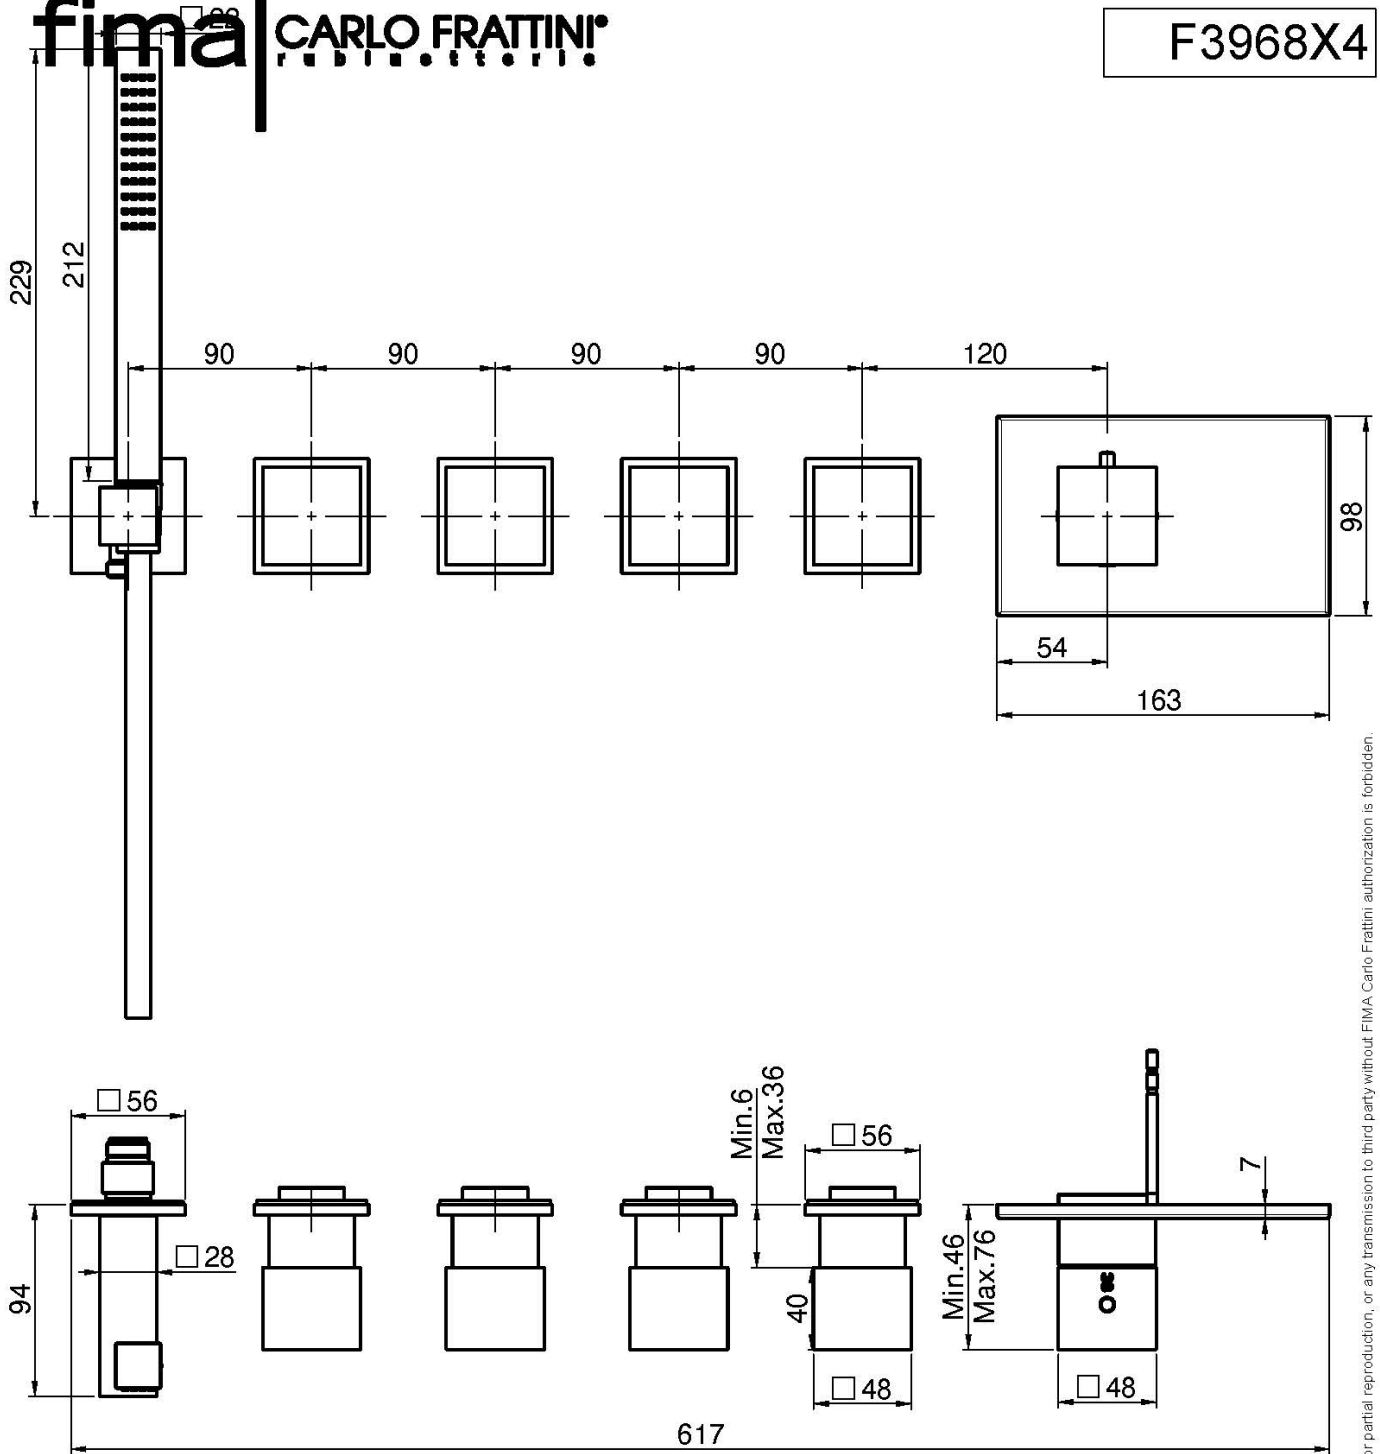

This drawing is the property of FIMA Carlo Frattini. Any complete or partial reproduction, or any transmission to third party without FIMA Carlo Frattini authorization is forbidden.