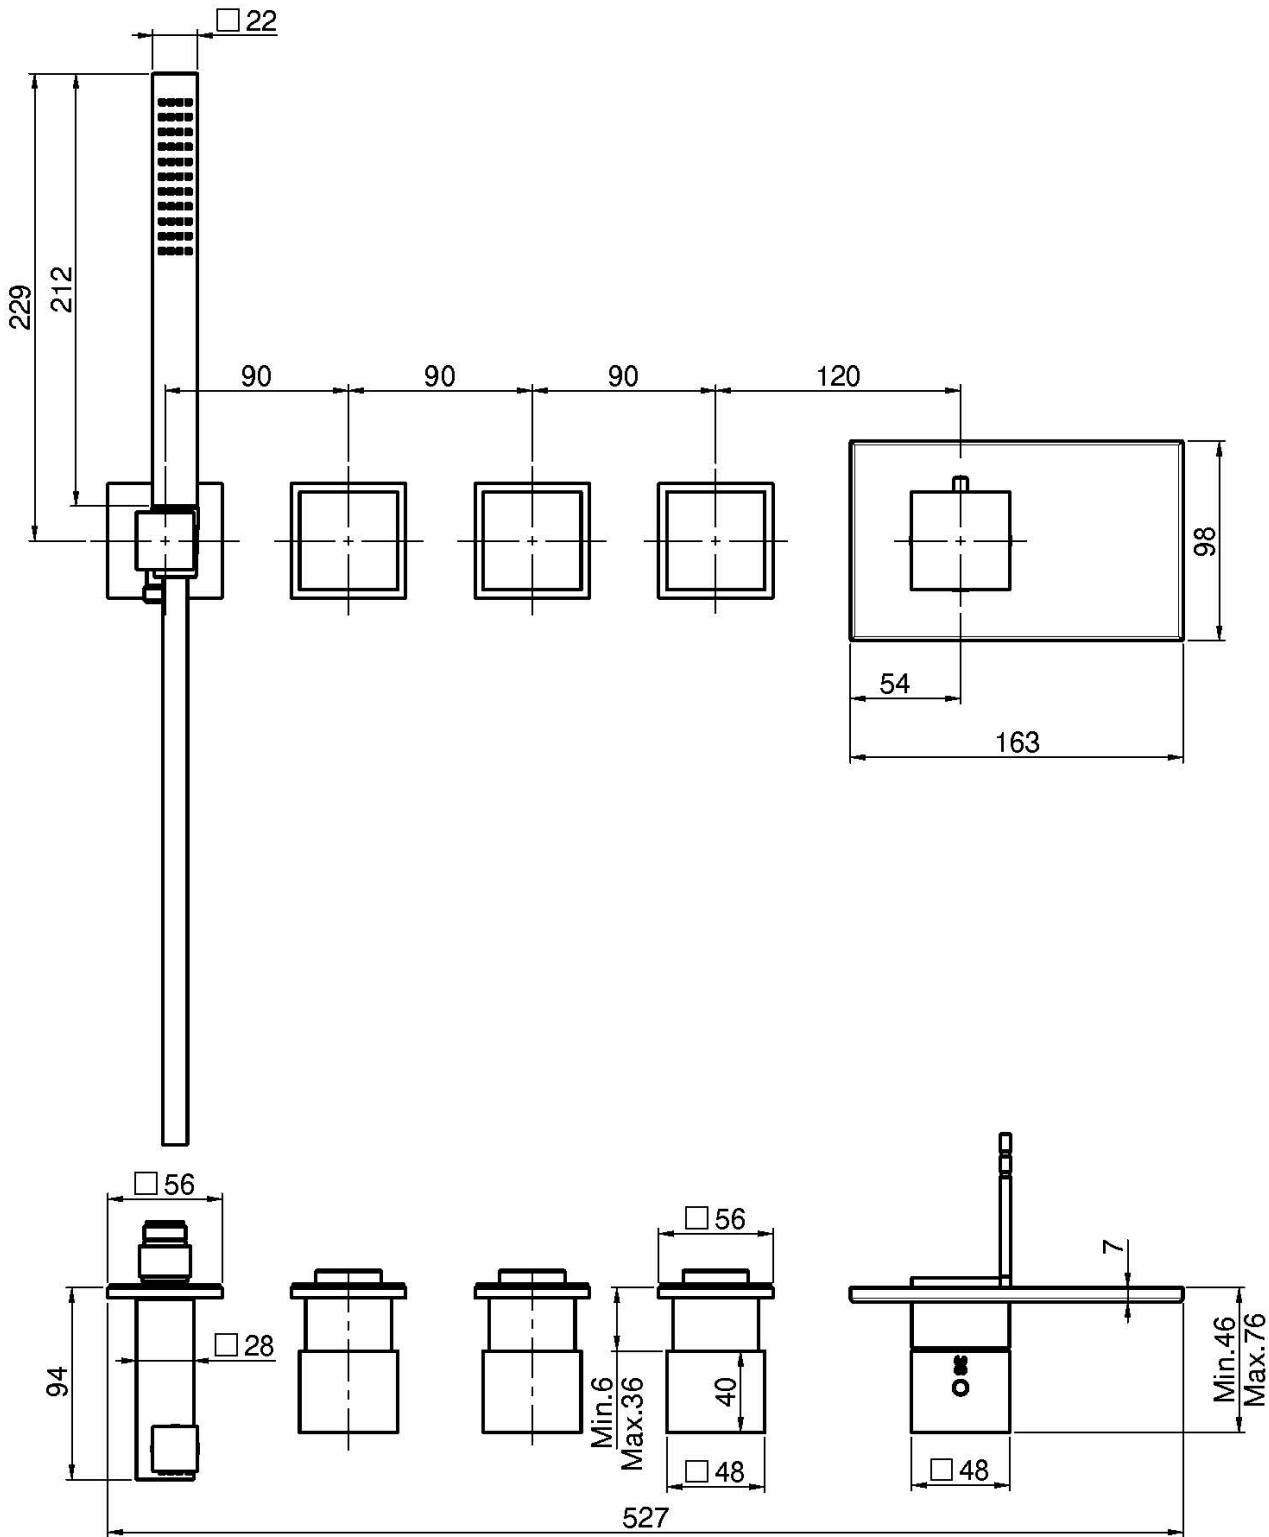

This drawing is the property of FIMA Carlo Frattini. Any complete or partial reproduction, or any transmission to third party without FIMA Carlo Frattini authorization is forbidden.