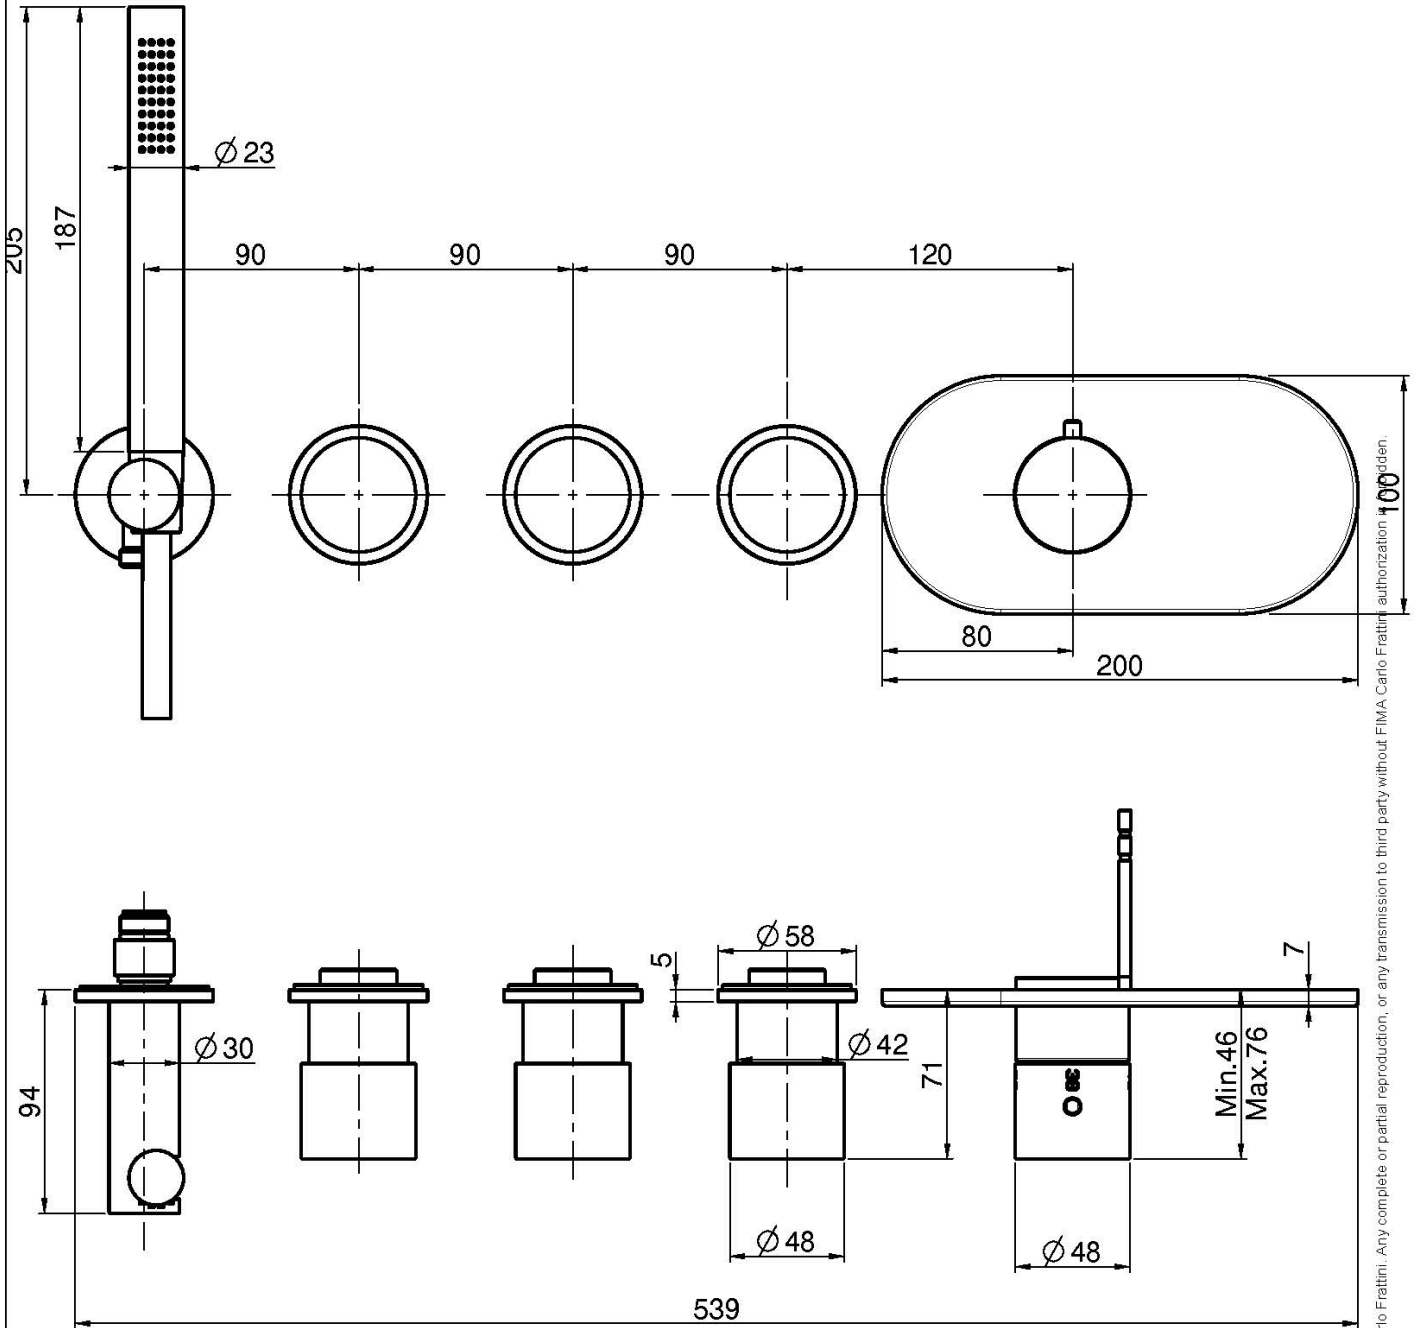

This drawing is the property of FIMA Carlo Frattini. Any complete or partial reproduction, or any transmission to third party without FIMA Carlo Frattini authorization is prohibited.