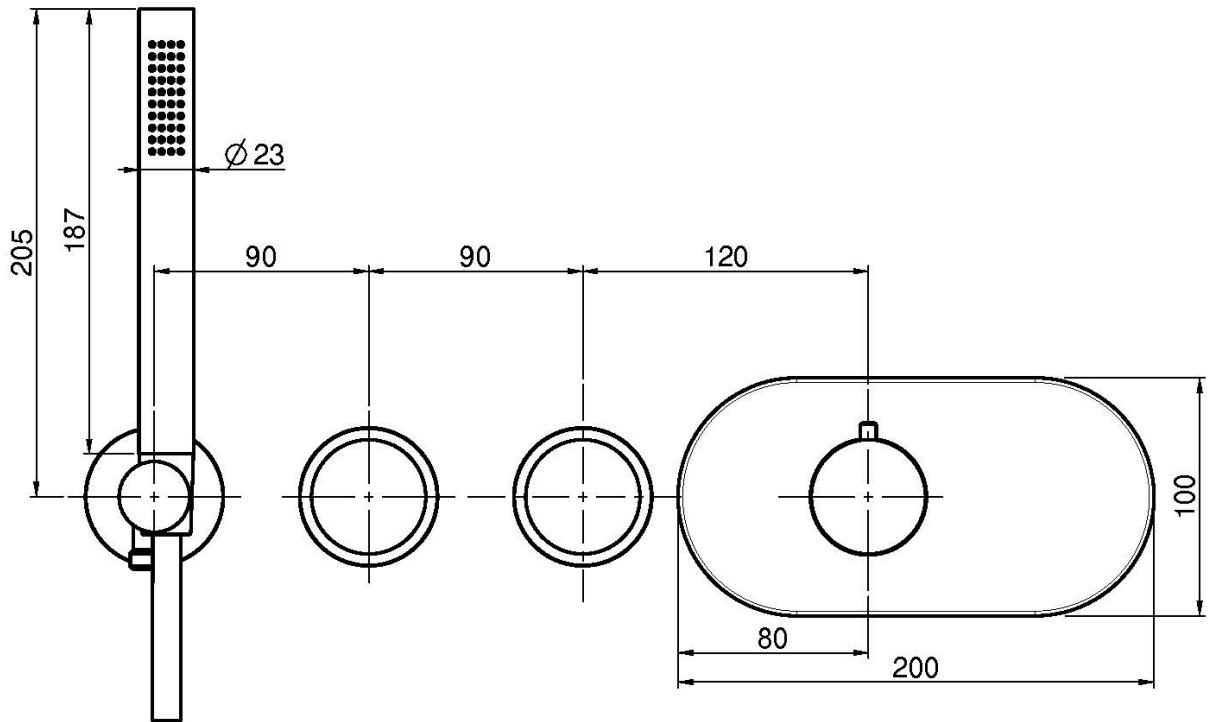

This drawing is the property of FIMA Carlo Frattini. Any complete or partial reproduction, or any transmission to third party without FIMA Carlo Frattini authorization is forbidden.