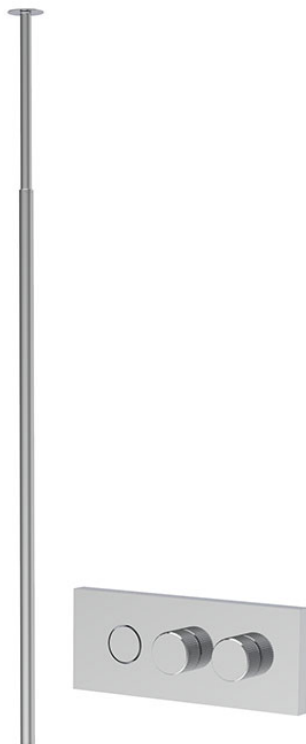

Code F5951E

## BUILT-IN WASH BASIN MIXER WITH CEILING MOUNTED SPOUT

- exposed part only
- minimum spout length 1300 mm
- maximum spout length 1600 mm
- on/off water flow push button
- mechanical mixing handle
- flow regulating knob
- this product is without pop-up waste
- **built-in part to be ordered separately**

### IMAGE