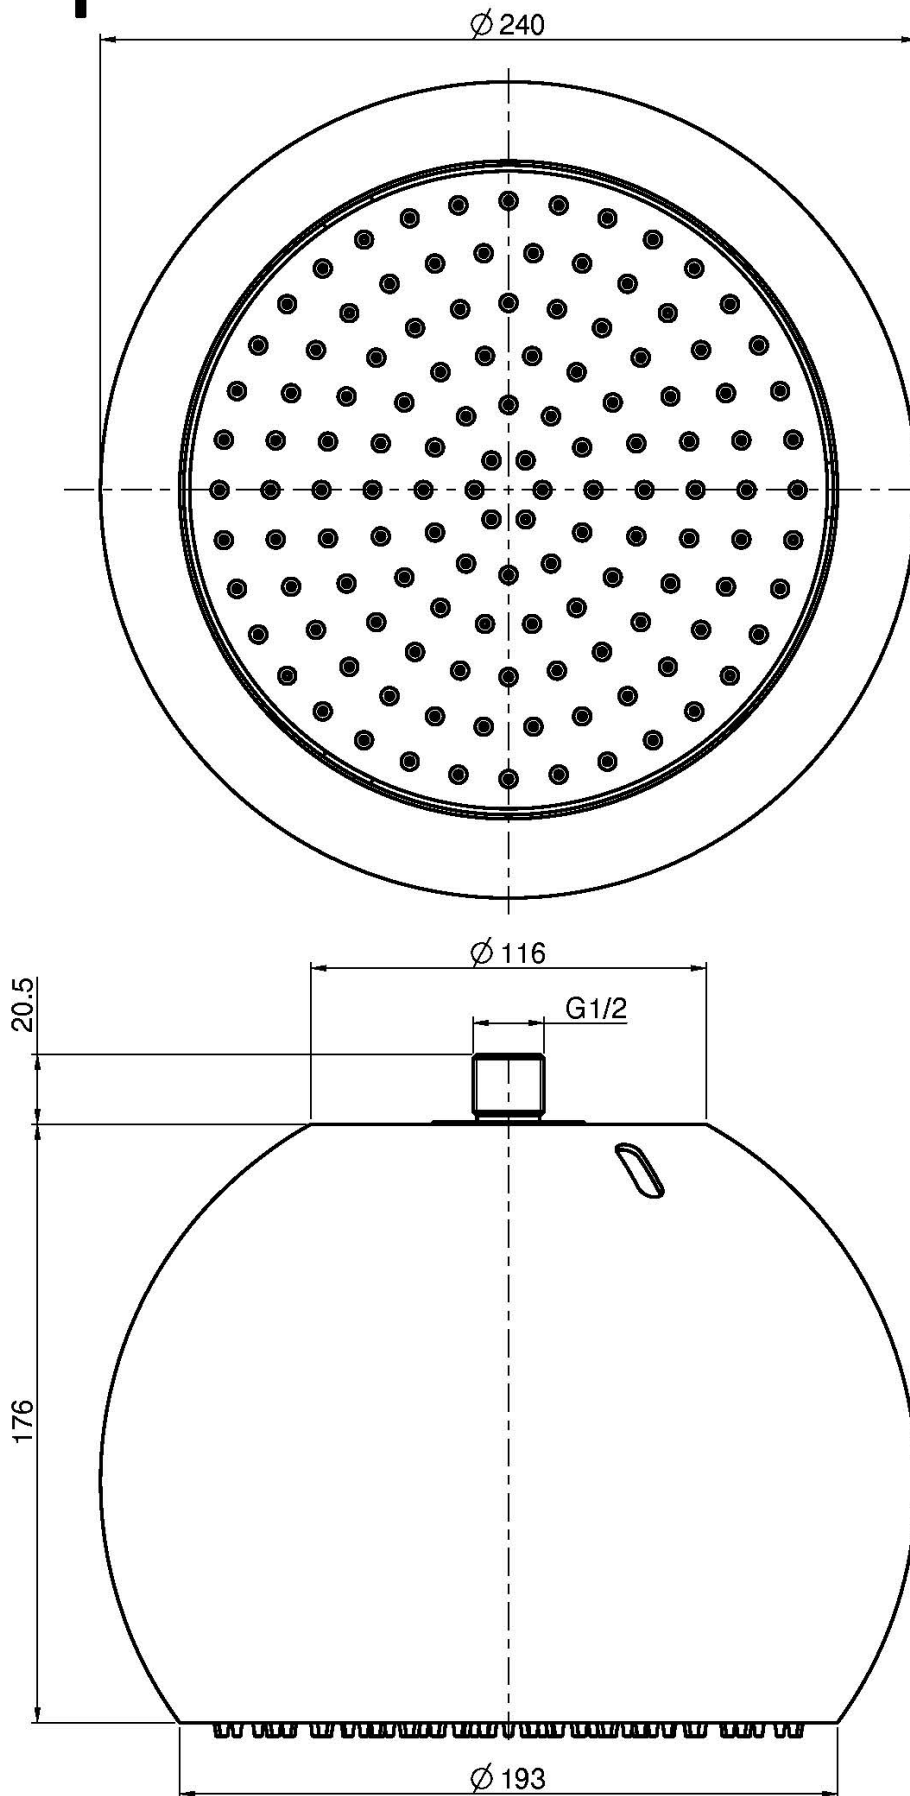

This drawing is the property of FIMA Carlo Frattini. Any complete or partial reproduction, or any transmission to third party without FIMA Carlo Frattini authorization is forbidden.