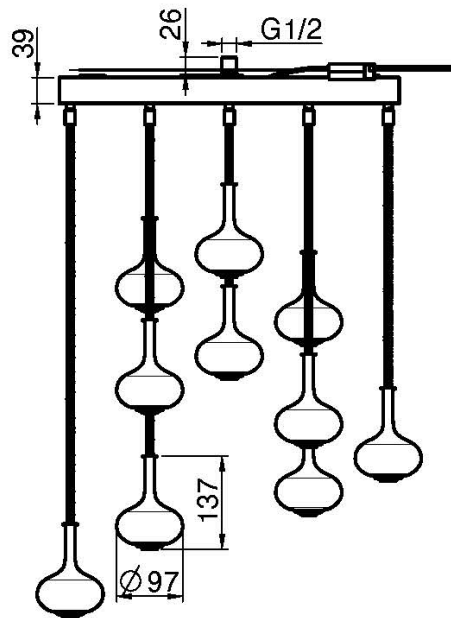

This drawing is the property of FIMA Carlo Frattini. Any complete or partial reproduction, or any transmission to third party without FIMA Carlo Frattini authorization is forbidden.