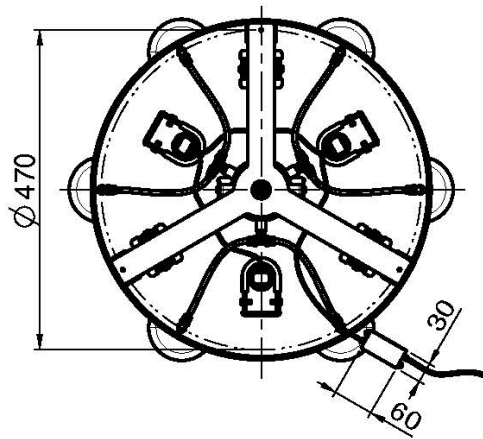

This drawing is the property of FIMA Carlo Frattini. Any complete or partial reproduction, or any transmission to third party without FIMA Carlo Frattini authorization is forbidden.