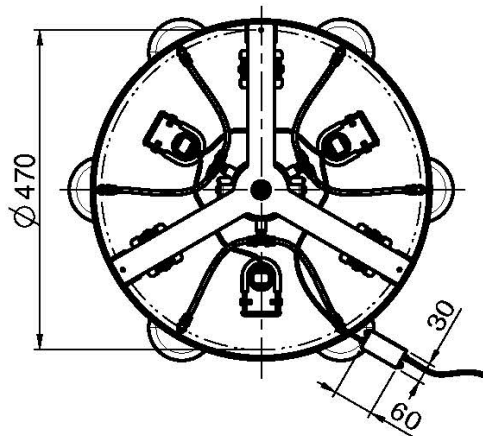

This drawing is the property of FIMA Carlo Frattini. Any complete or partial reproduction, or any transmission to third party without FIMA Carlo Frattini authorization is forbidden.