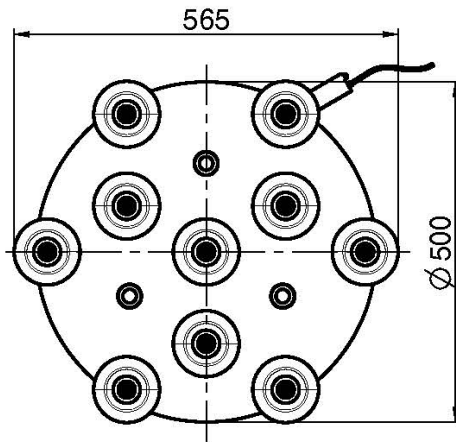

This drawing is the property of FIMA Carlo Frattini. Any complete or partial reproduction, or any transmission to third party without FIMA Carlo Frattini authorization is forbidden.