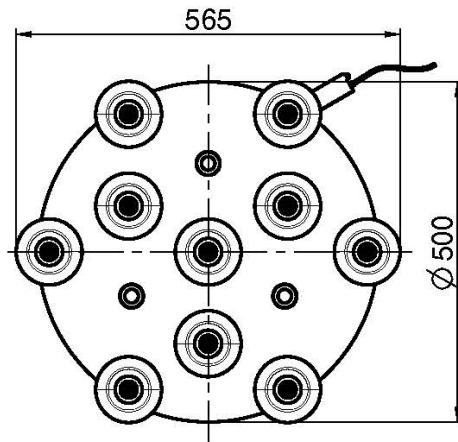

This drawing is the property of FIMA Carlo Frattini. Any complete or partial reproduction, or any transmission to third party without FIMA Carlo Frattini authorization is forbidden.