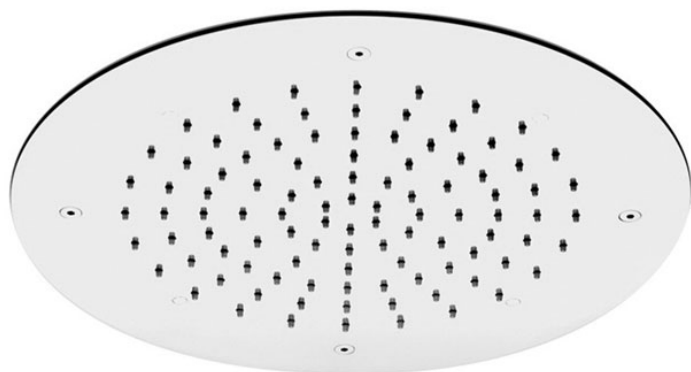

Code F2426

## CEILING MOUNTED STAINLESS STEEL SHOWERHEAD

- Ø 500 mm
- anti-limestone nozzles

### IMAGE