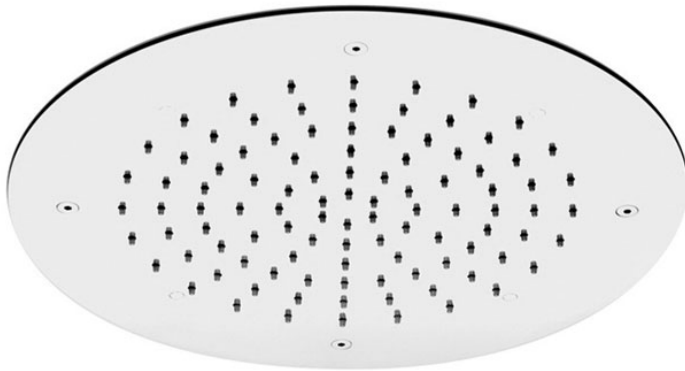

Code F2426

CEILING MOUNTED STAINLESS STEEL SHOWERHEAD

- Ø 500 mm
- anti-limestone nozzles

IMAGE

Finishing

-  CHROM
CR
-  HL
-  HS
-  ZL
-  ZS
-  BRUSHED NICKEL
SN
-  BLACK CHROME
CN
-  BRUSHED BLACK CHROME
CS
-  WHITE MATT
BS
-  BLACK MATT
NS
-  GOLD
OR
-  BRUSHED GOLD
OS