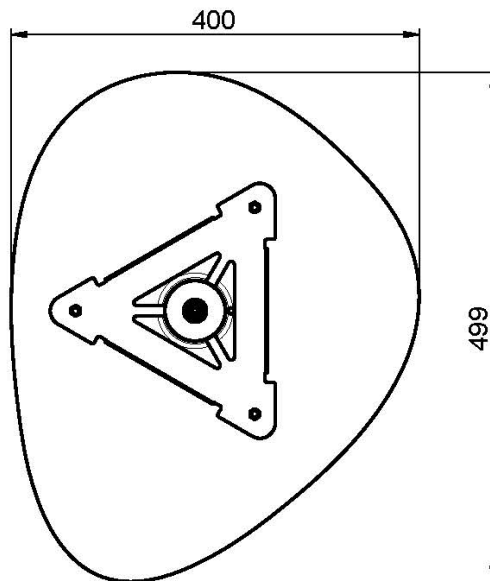

Code F2653C

CEILING MOUNTED STAINLESS STEEL SHOWERHEAD CLOUD

- anti-limestone nozzles
- ceiling mounted bracket mm 150 - 1/2"
- the white finish refer to the upper plate only

Finishing

 CHROM
CR

IMAGE

See the general sales conditions in our current pricelist