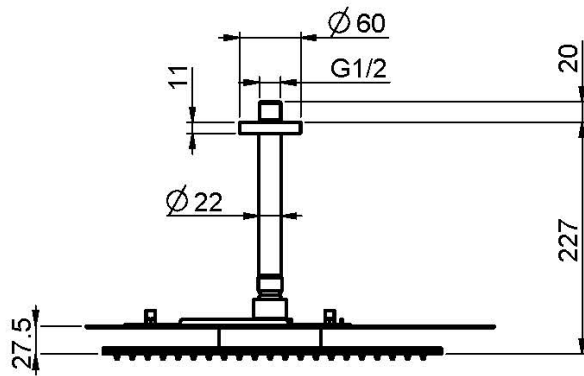

Code F2653C

CEILING MOUNTED STAINLESS STEEL SHOWERHEAD CLOUD

- anti-limestone nozzles
- ceiling mounted bracket mm 150 - 1/2"
- the white finish refer to the upper plate only

Finishing

 CHROM
CR

IMAGE

See the general sales conditions in our current pricelist