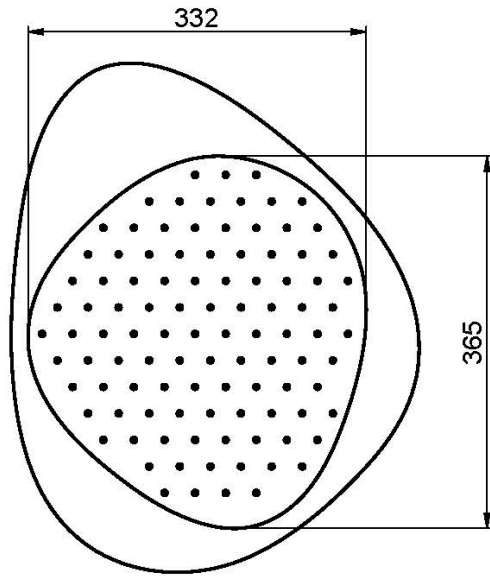

Code F2653C

CEILING MOUNTED STAINLESS STEEL SHOWERHEAD CLOUD

- anti-limestone nozzles
- ceiling mounted bracket mm 150 - 1/2"
- the white finish refer to the upper plate only

Finishing

 CHROM
CR

IMAGE

See the general sales conditions in our current pricelist