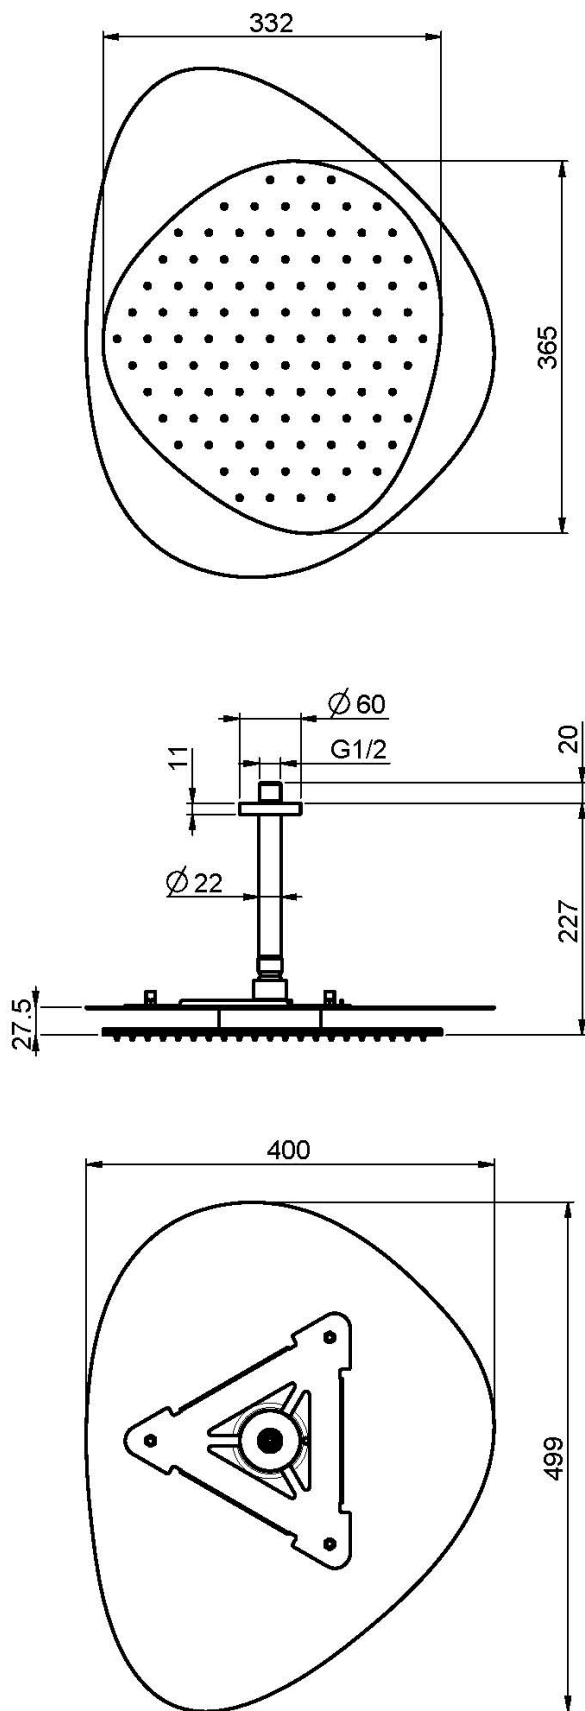

Code F2653C

CEILING MOUNTED STAINLESS STEEL SHOWERHEAD CLOUD

- anti-limestone nozzles
- ceiling mounted bracket mm 150 - 1/2"
- the white finish refer to the upper plate only

Finishing

 CHROM
CR

IMAGE

See the general sales conditions in our current pricelist