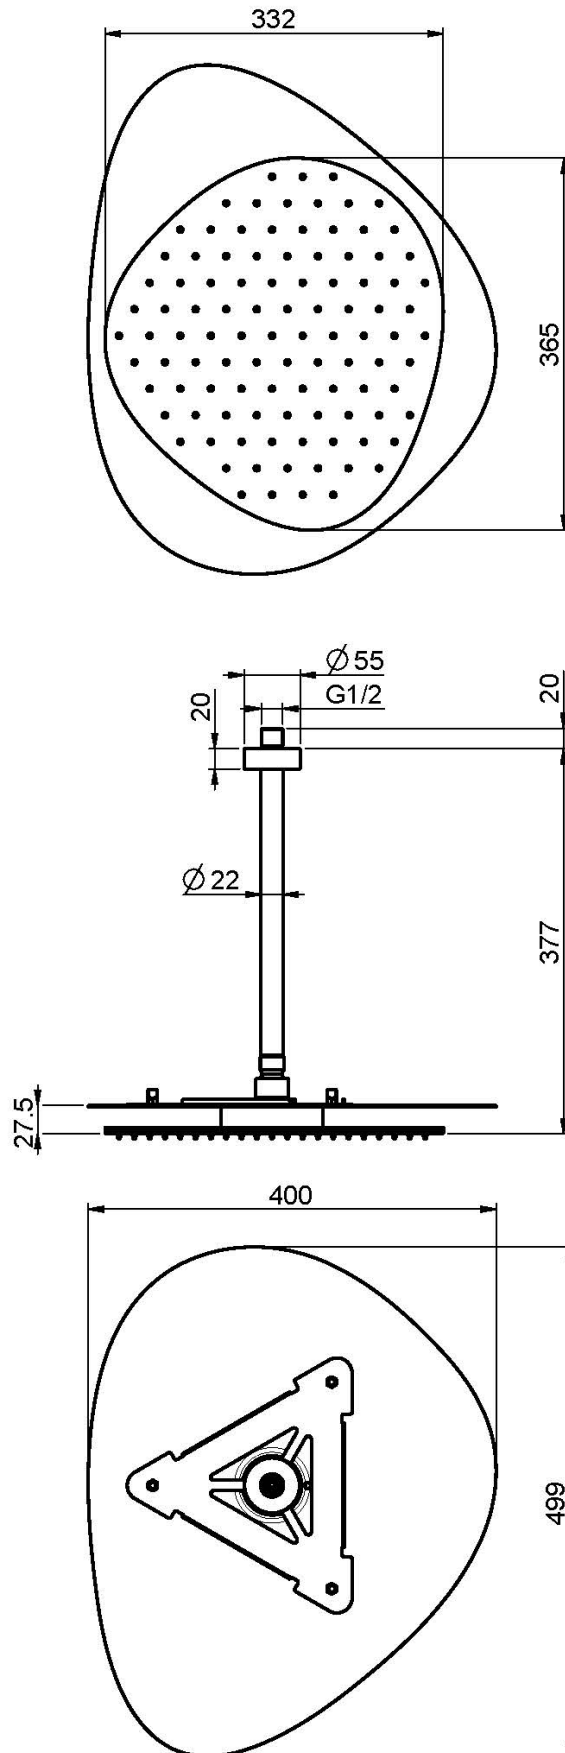

This drawing is the property of FIMA Carlo Frattini. Any complete or partial reproduction, or any transmission to third party without FIMA Carlo Frattini authorization is forbidden.