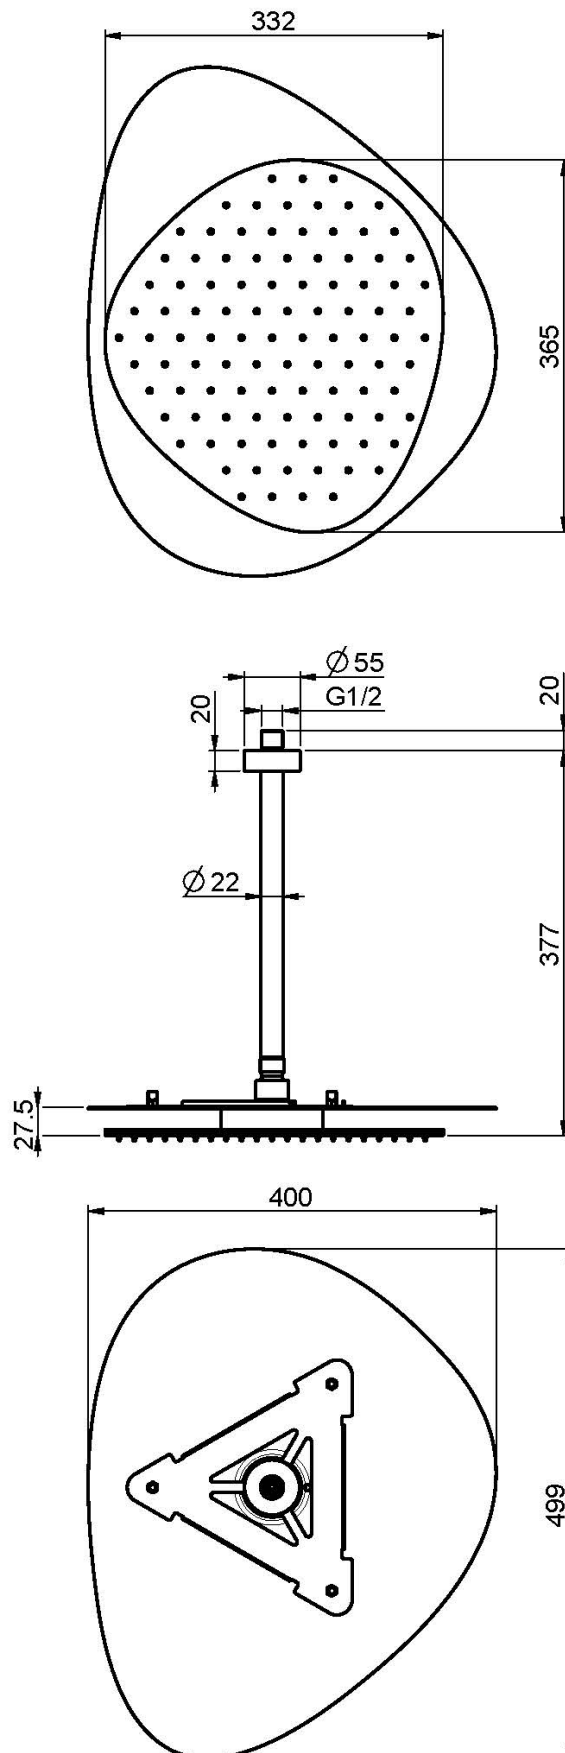

Code F2652C

CEILING MOUNTED STAINLESS STEEL SHOWERHEAD CLOUD

- anti-limestone nozzles
- ceiling mounted bracket mm 300 - 1/2"
- the white finish refer to the upper plate only

Finishing

 CHROM
CR

IMAGE

See the general sales conditions in our current pricelist