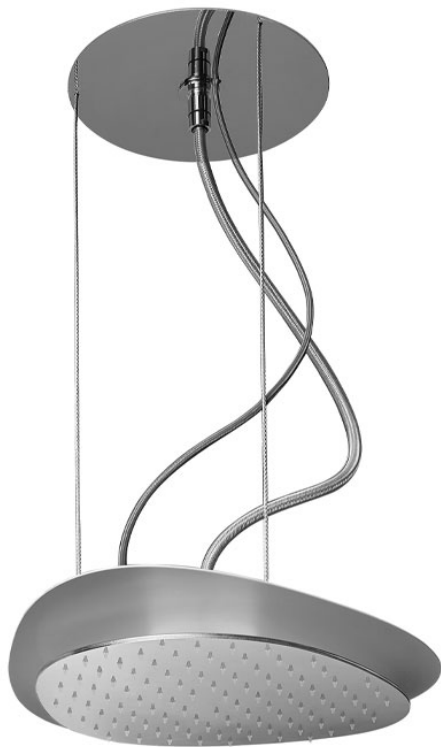

Code F2651

CEILING MOUNTED STAINLESS STEEL SHOWERHEAD CLOUD

- stainless steel cables
- anti-limestone nozzles
- red and white LED lights
- power transformer inc. 100 - 240V AC 50/60 Hz 2.0A
- the white finish refer to the upper plate only

Finishing

 WHITE MATT
BS

IMAGE

See the general sales conditions in our current pricelist

This drawing is the property of FIMA Carlo Frattini. Any complete or partial reproduction, or any transmission to third party without FIMA Carlo Frattini authorization is forbidden.