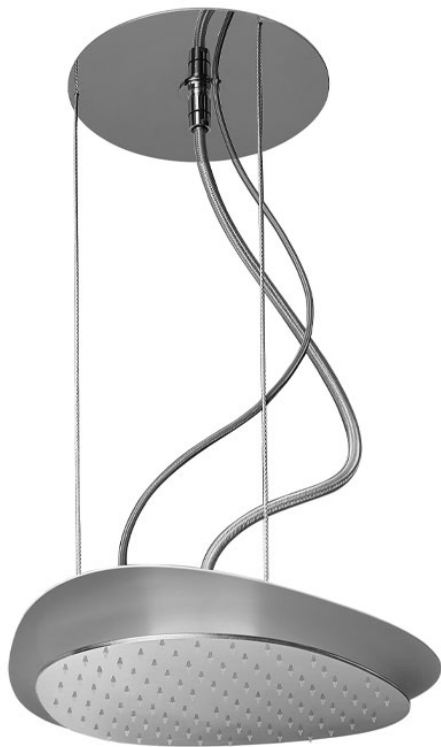

Code F2651

CEILING MOUNTED STAINLESS STEEL SHOWERHEAD CLOUD

- stainless steel cables
- anti-limestone nozzles
- red and white LED lights
- power transformer inc. 100 - 240V AC 50/60 Hz 2.0A
- the white finish refer to the upper plate only

Finishing

 WHITE MATT
BS

IMAGE

See the general sales conditions in our current pricelist