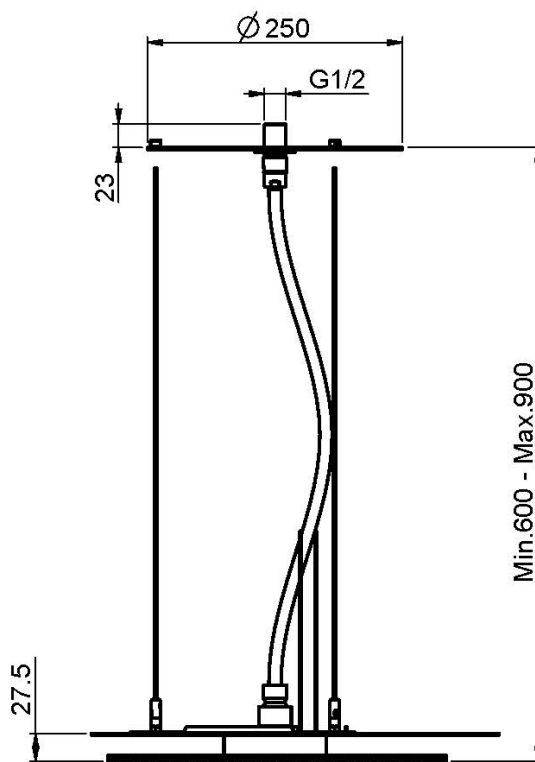

This drawing is the property of FIMA Carlo Frattini. Any complete or partial reproduction, or any transmission to third party without FIMA Carlo Frattini authorization is forbidden.