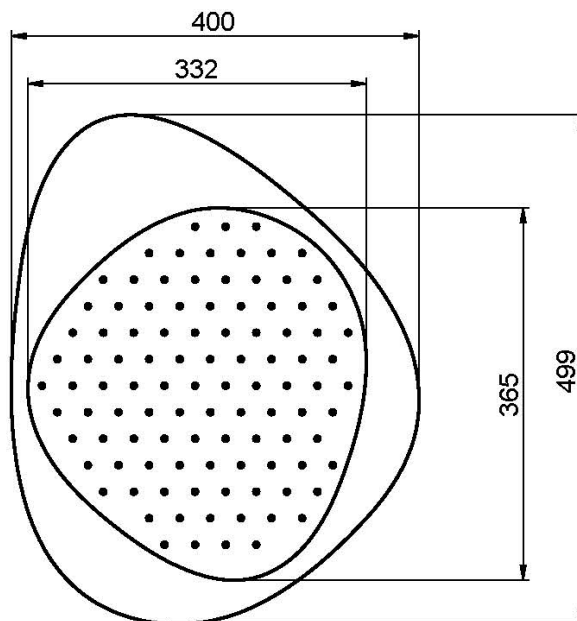

This drawing is the property of FIMA Carlo Frattini. Any complete or partial reproduction, or any transmission to third party without FIMA Carlo Frattini authorization is forbidden.