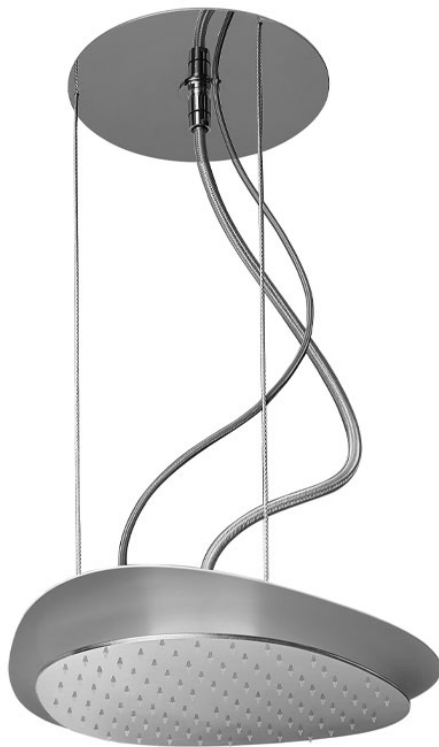

Code F2651

CEILING MOUNTED STAINLESS STEEL SHOWERHEAD CLOUD

- stainless steel cables
- anti-limestone nozzles
- red and white LED lights
- power transformer inc. 100 - 240V AC 50/60 Hz 2.0A
- the white finish refer to the upper plate only

Finishing

 WHITE MATT
BS

IMAGE

See the general sales conditions in our current pricelist