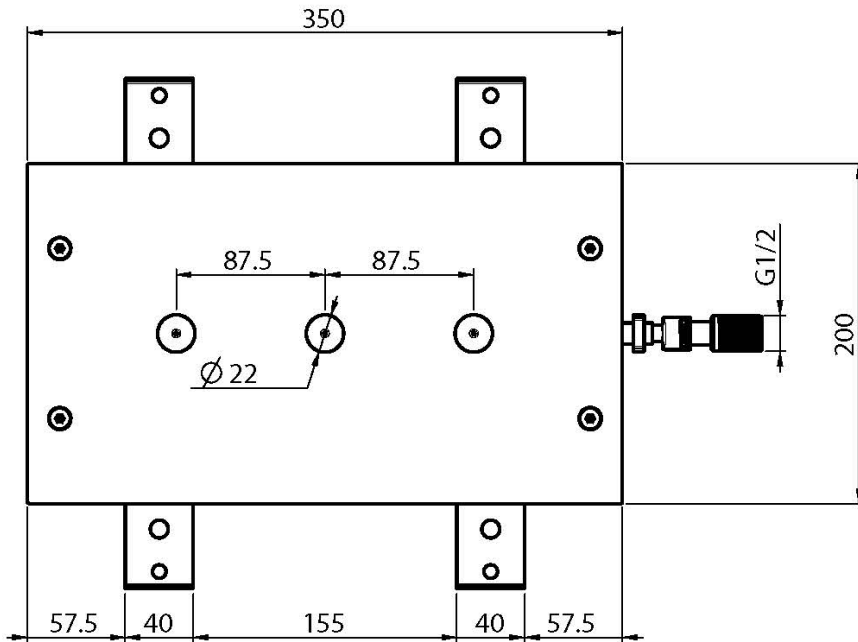

This drawing is the property of FIMA Carlo Frattini. Any complete or partial reproduction, or any transmission to third party without FIMA Carlo Frattini authorization is forbidden.