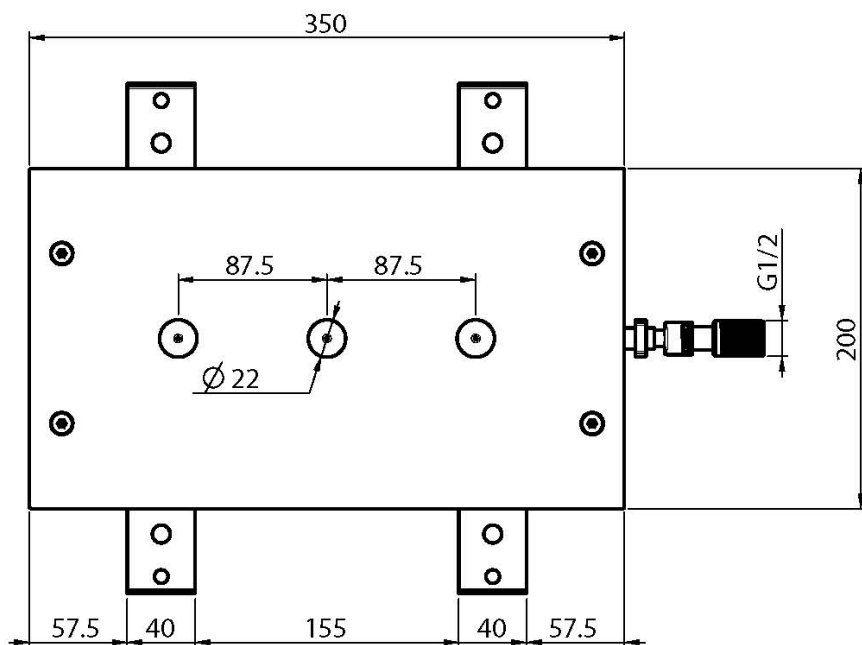

This drawing is the property of FIMA Carlo Frattini. Any complete or partial reproduction, or any transmission to third party without FIMA Carlo Frattini authorization is forbidden.