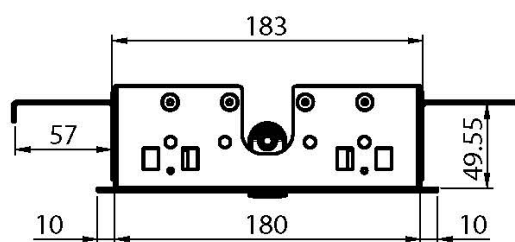

This drawing is the property of FIMA Carlo Frattini. Any complete or partial reproduction, or any transmission to third party without FIMA Carlo Frattini authorization is forbidden.