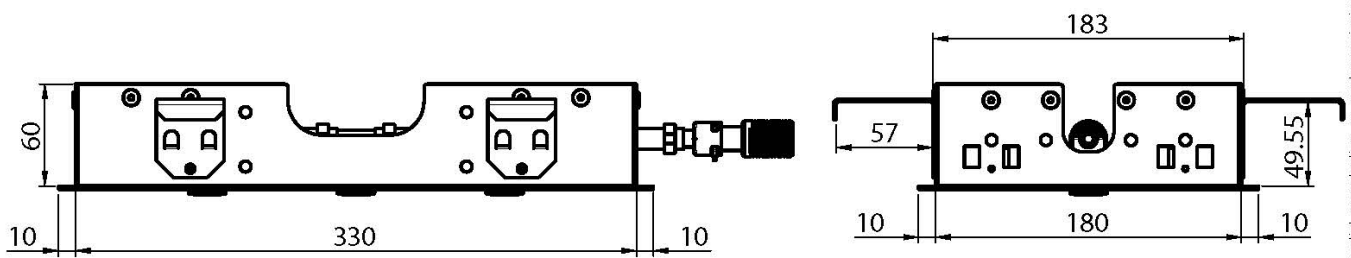

This drawing is the property of FIMA Carlo Frattini. Any complete or partial reproduction, or any transmission to third party without FIMA Carlo Frattini authorization is forbidden.