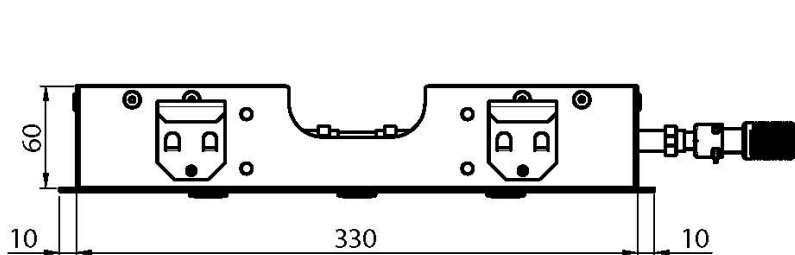

This drawing is the property of FIMA Carlo Frattini. Any complete or partial reproduction, or any transmission to third party without FIMA Carlo Frattini authorization is forbidden.