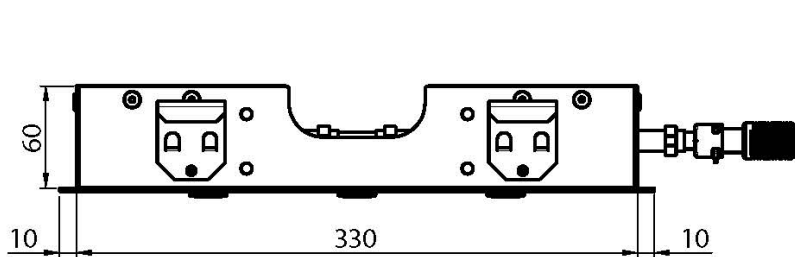

This drawing is the property of FIMA Carlo Frattini. Any complete or partial reproduction, or any transmission to third party without FIMA Carlo Frattini authorization is forbidden.