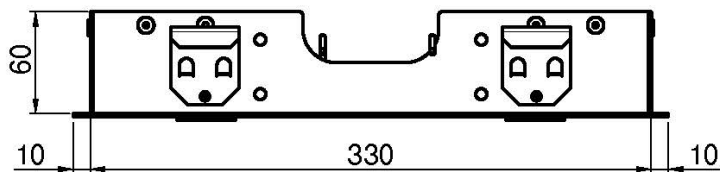

This drawing is the property of FIMA Carlo Frattini. Any complete or partial reproduction, or any transmission to third party without FIMA Carlo Frattini authorization is forbidden.