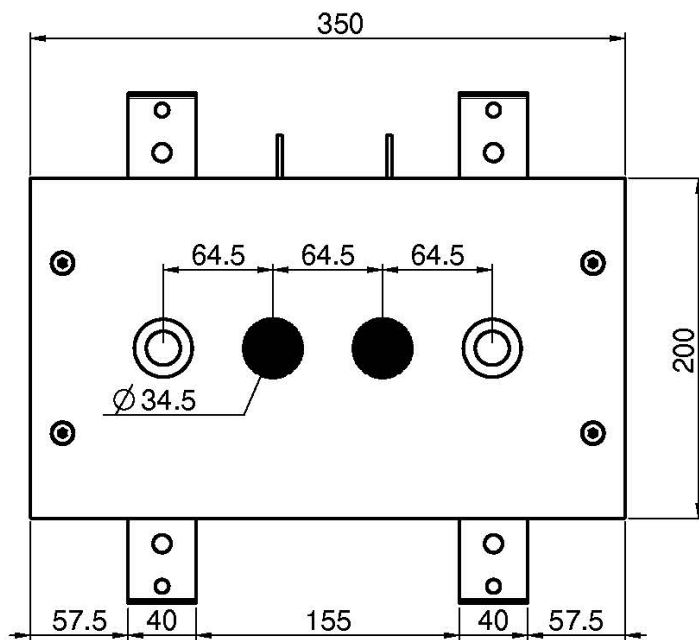

This drawing is the property of FIMA Carlo Frattini. Any complete or partial reproduction, or any transmission to third party without FIMA Carlo Frattini authorization is forbidden.