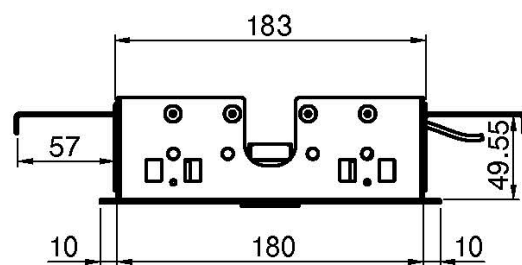

This drawing is the property of FIMA Carlo Frattini. Any complete or partial reproduction, or any transmission to third party without FIMA Carlo Frattini authorization is forbidden.