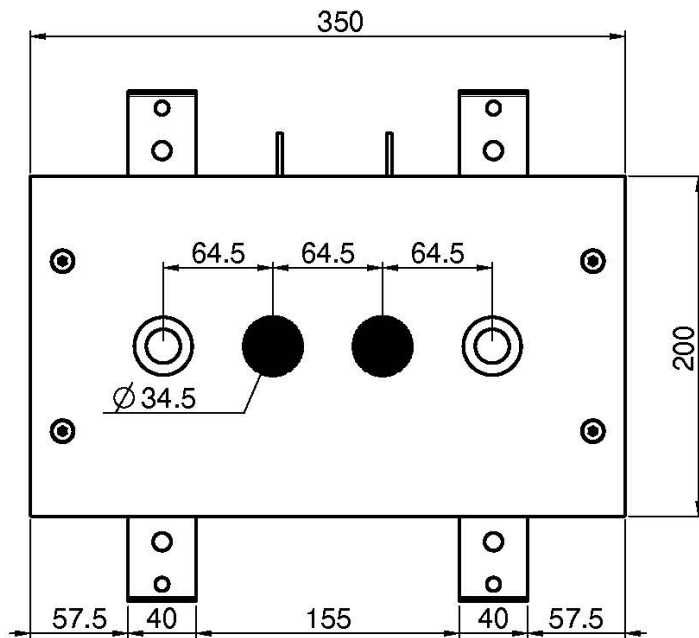

This drawing is the property of FIMA Carlo Frattini. Any complete or partial reproduction, or any transmission to third party without FIMA Carlo Frattini authorization is forbidden.