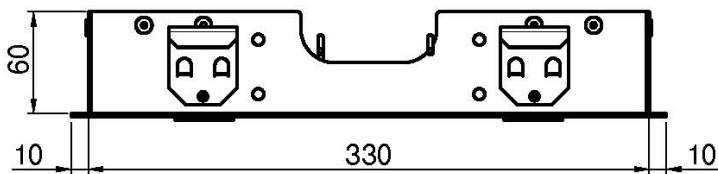

This drawing is the property of FIMA Carlo Frattini. Any complete or partial reproduction, or any transmission to third party without FIMA Carlo Frattini authorization is forbidden.