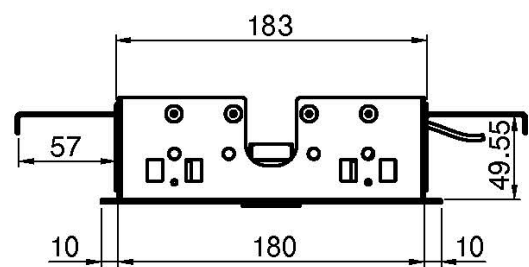

This drawing is the property of FIMA Carlo Frattini. Any complete or partial reproduction, or any transmission to third party without FIMA Carlo Frattini authorization is forbidden.