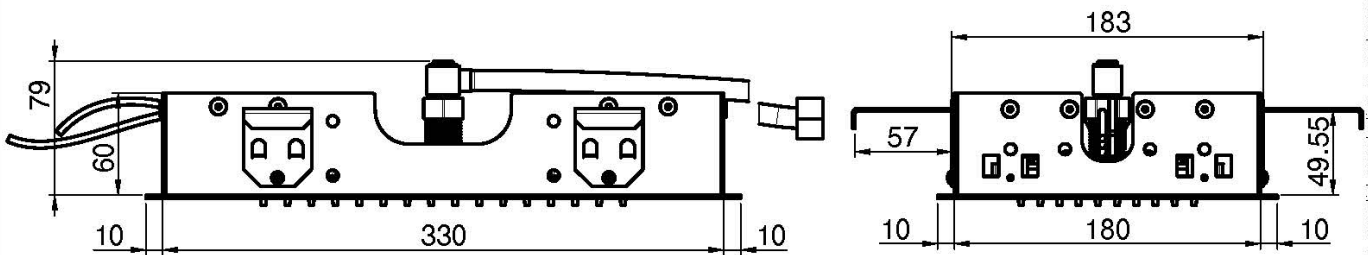

This drawing is the property of FIMA Carlo Frattini. Any complete or partial reproduction, or any transmission to third party without FIMA Carlo Frattini authorization is forbidden.