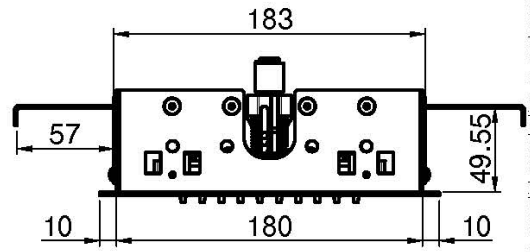

This drawing is the property of FIMA Carlo Frattini. Any complete or partial reproduction, or any transmission to third party without FIMA Carlo Frattini authorization is forbidden.