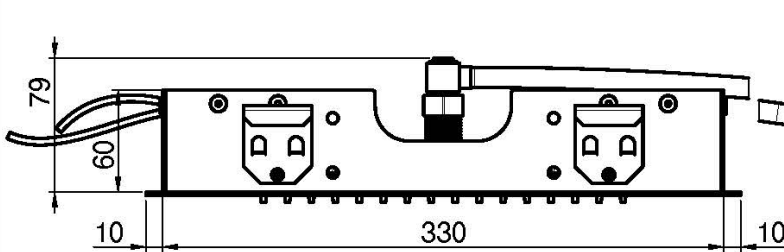

This drawing is the property of FIMA Carlo Frattini. Any complete or partial reproduction, or any transmission to third party without FIMA Carlo Frattini authorization is forbidden.