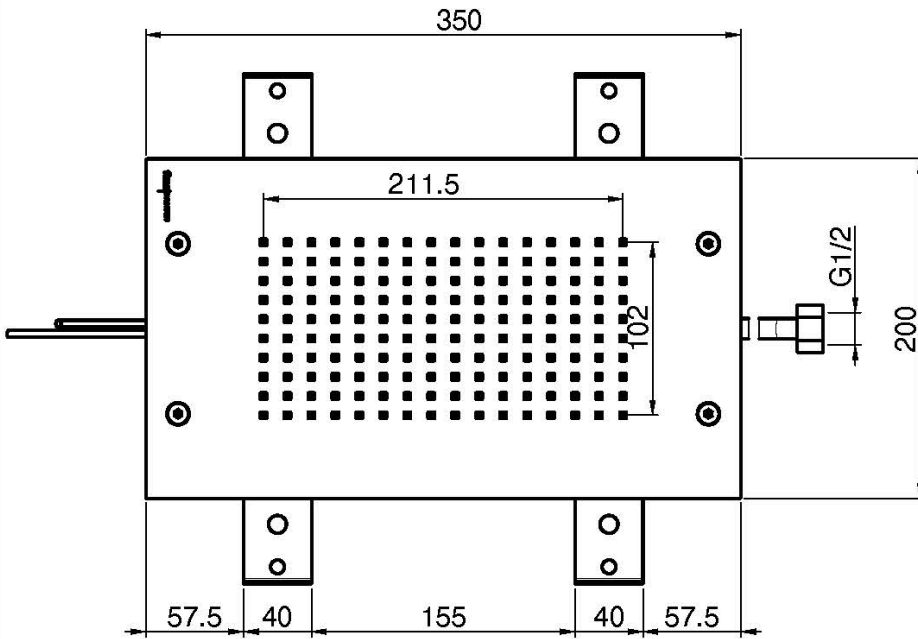

This drawing is the property of FIMA Carlo Frattini. Any complete or partial reproduction, or any transmission to third party without FIMA Carlo Frattini authorization is forbidden.