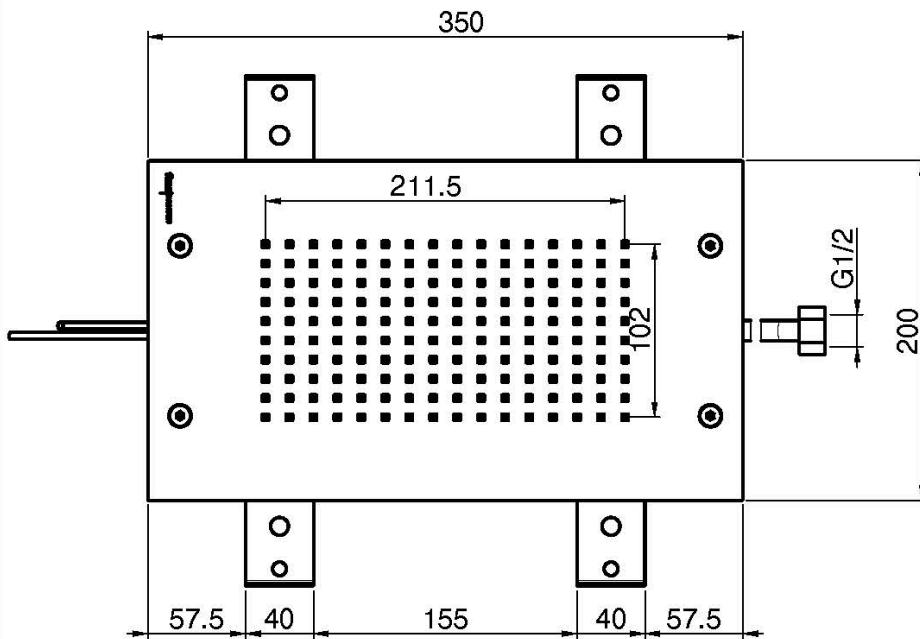

This drawing is the property of FIMA Carlo Frattini. Any complete or partial reproduction, or any transmission to third party without FIMA Carlo Frattini authorization is forbidden.