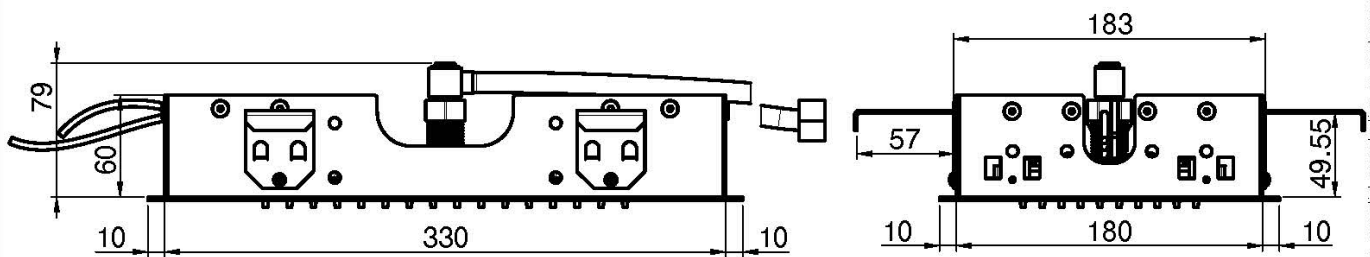

This drawing is the property of FIMA Carlo Frattini. Any complete or partial reproduction, or any transmission to third party without FIMA Carlo Frattini authorization is forbidden.