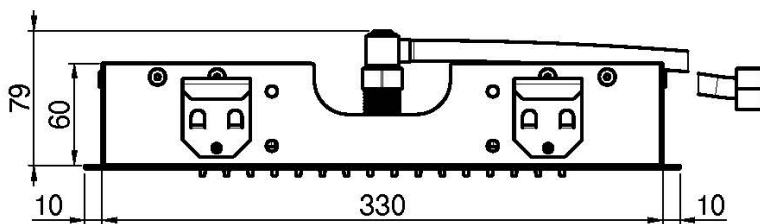

This drawing is the property of FIMA Carlo Frattini. Any complete or partial reproduction, or any transmission to third party without FIMA Carlo Frattini authorization is forbidden.