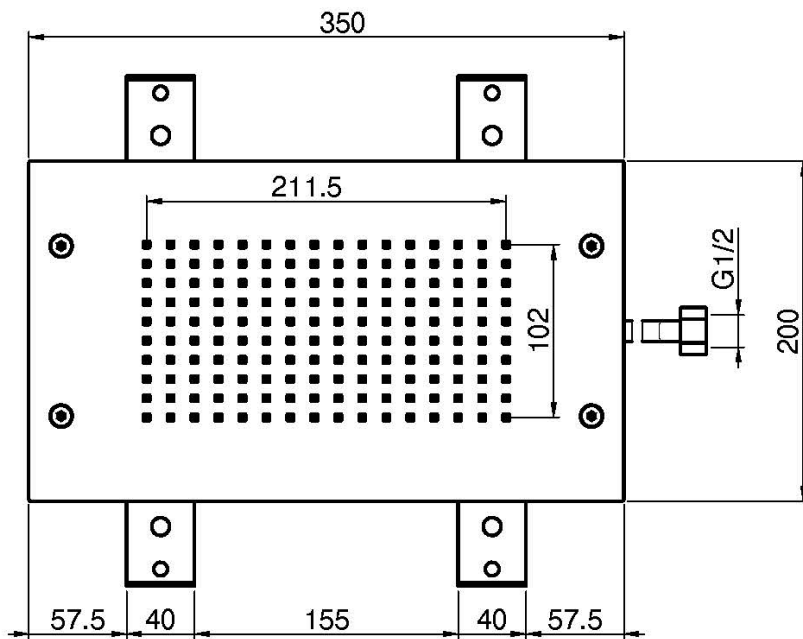

This drawing is the property of FIMA Carlo Frattini. Any complete or partial reproduction, or any transmission to third party without FIMA Carlo Frattini authorization is forbidden.