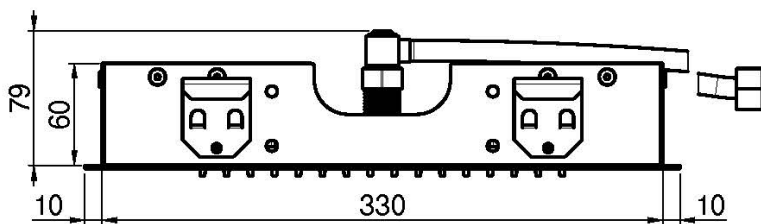

This drawing is the property of FIMA Carlo Frattini. Any complete or partial reproduction, or any transmission to third party without FIMA Carlo Frattini authorization is forbidden.