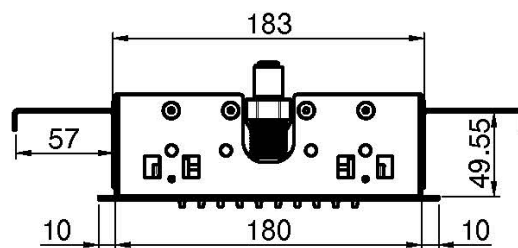

This drawing is the property of FIMA Carlo Frattini. Any complete or partial reproduction, or any transmission to third party without FIMA Carlo Frattini authorization is forbidden.