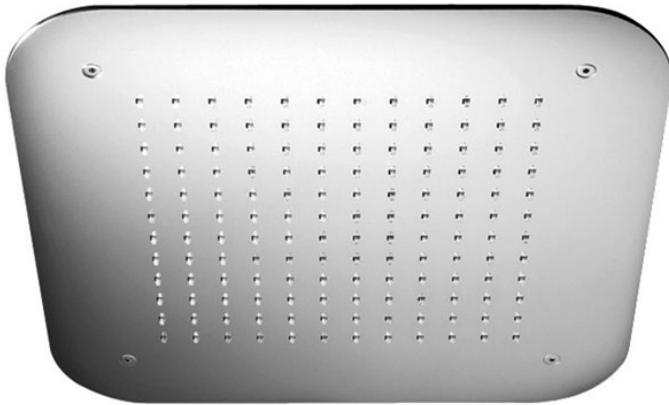

Code F2417

CEILING MOUNTED STAINLESS STEEL SHOWERHEAD

- 420x420 mm
- anti-limestone nozzles

IMAGE

Finishing

-  CHROM
CR
-  HL
-  HS
-  ZL
-  ZS
-  BRUSHED NICKEL
SN
-  BLACK CHROME
CN
-  BRUSHED BLACK CHROME
CS
-  WHITE MATT
BS
-  BLACK MATT
NS
-  GOLD
OR
-  BRUSHED GOLD
OS