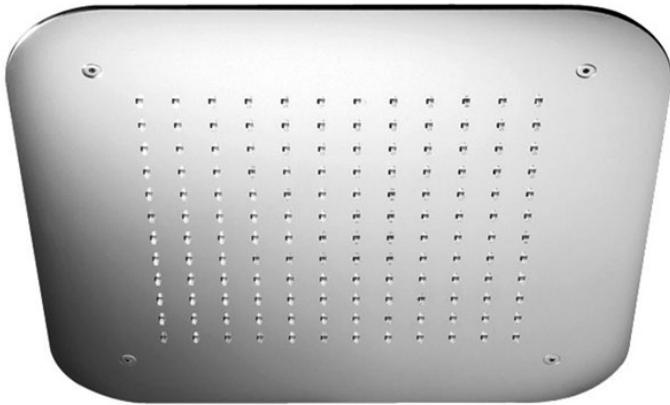

Code F2417

CEILING MOUNTED STAINLESS STEEL SHOWERHEAD

- 420x420 mm
- anti-limestone nozzles

IMAGE

Finishing

- CHROM
  CR
- HL
- HS
- ZL
- ZS
- BRUSHED NICKEL
  SN
- BLACK CHROME
  CN
- BRUSHED BLACK CHROME
  CS
- WHITE MATT
  BS
- BLACK MATT
  NS
- GOLD
  OR
- BRUSHED GOLD
  OS

See the general sales conditions in our current pricelist