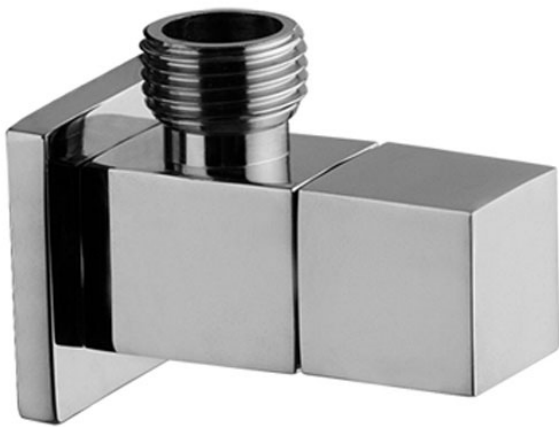

Code F195

CHROME-PLATED TAP 1/2" X 1/2"

Finishing

 CHROM
CR

IMAGE

See the general sales conditions in our current pricelist