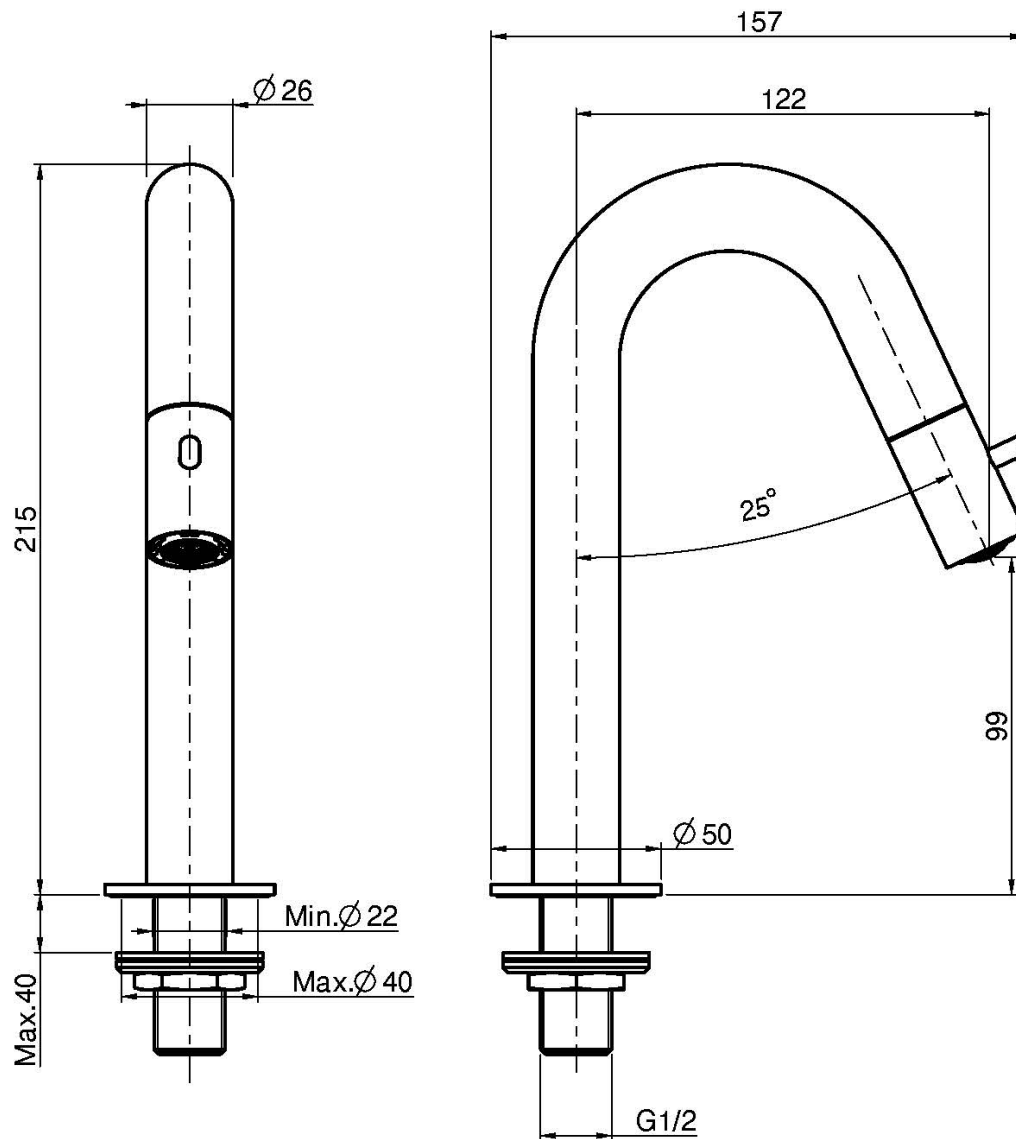

This drawing is the property of FIMA Carlo Frattini. Any complete or partial reproduction, or any transmission to third party without FIMA Carlo Frattini authorization is forbidden.