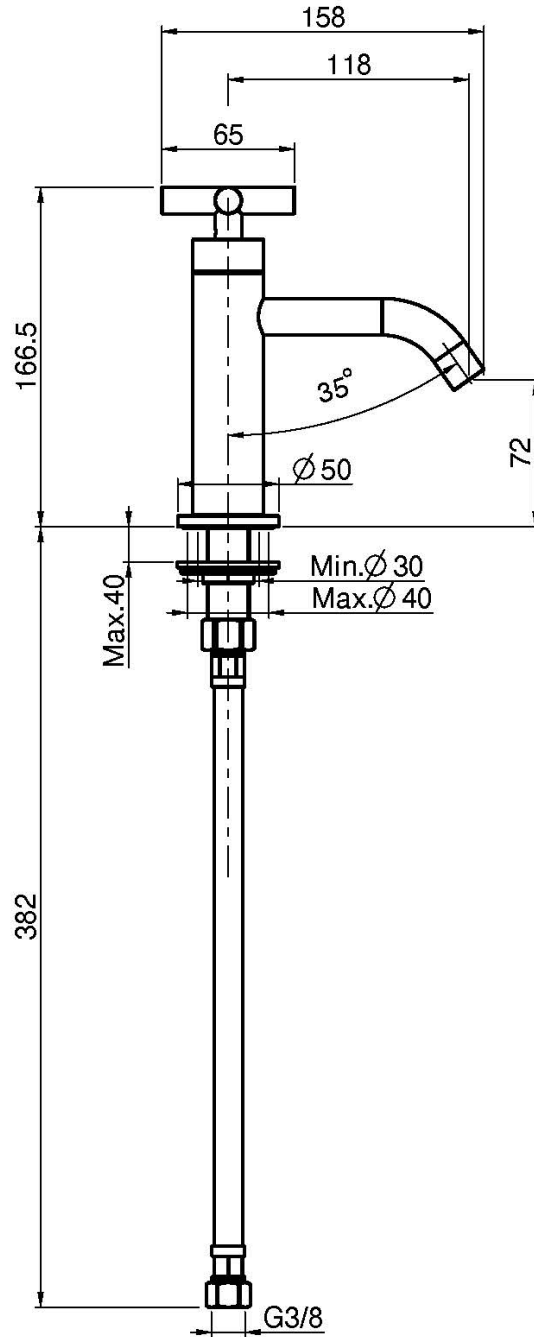

This drawing is the property of FIMA Carlo Frattini. Any complete or partial reproduction, or any transmission to third party without FIMA Carlo Frattini authorization is forbidden.