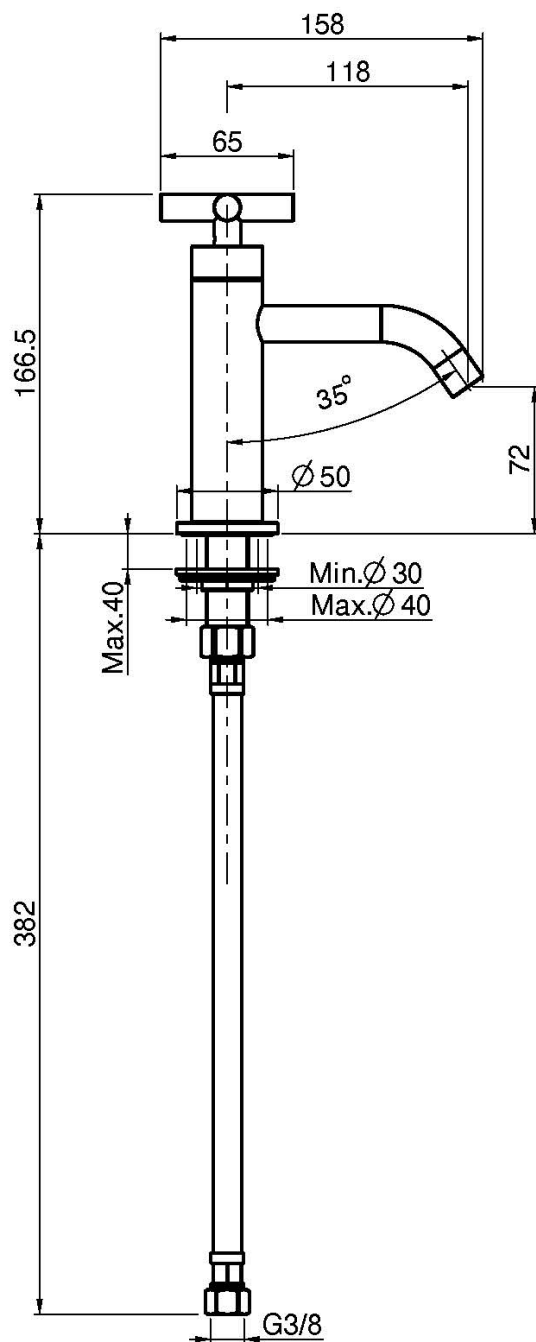

This drawing is the property of FIMA Carlo Frattini. Any complete or partial reproduction, or any transmission to third party without FIMA Carlo Frattini authorization is forbidden.