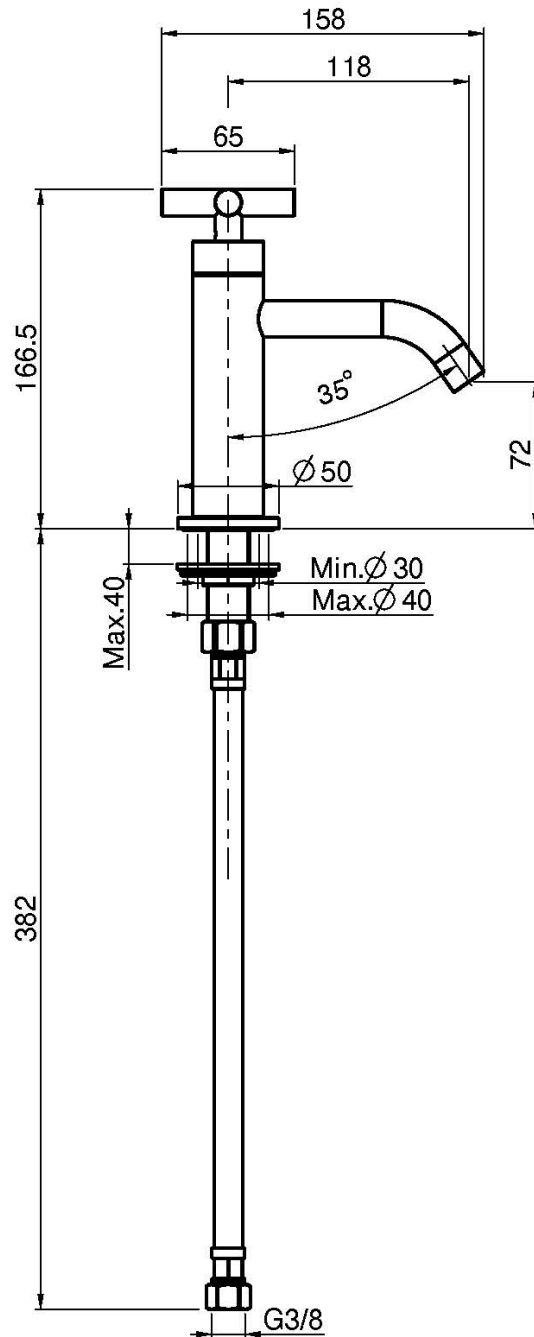

This drawing is the property of FIMA Carlo Frattini. Any complete or partial reproduction, or any transmission to third party without FIMA Carlo Frattini authorization is forbidden.