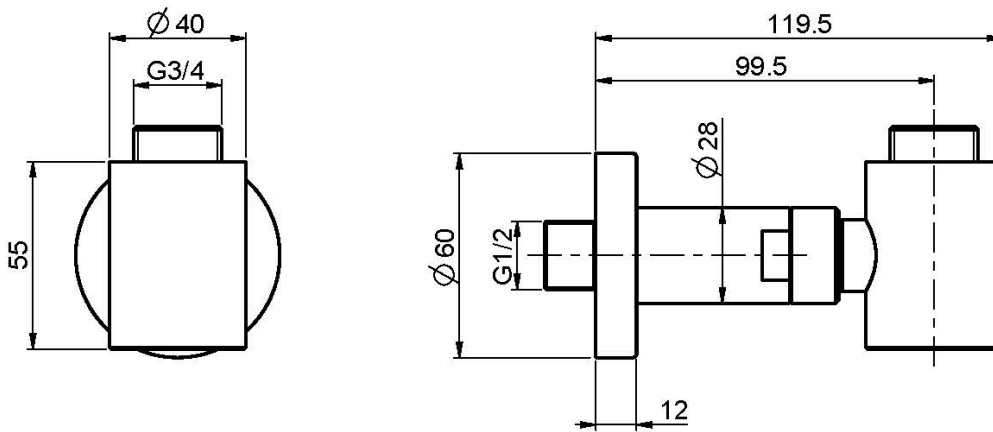

This drawing is the property of FIMA Carlo Frattini. Any complete or partial reproduction, or any transmission to third party without FIMA Carlo Frattini authorization is forbidden.