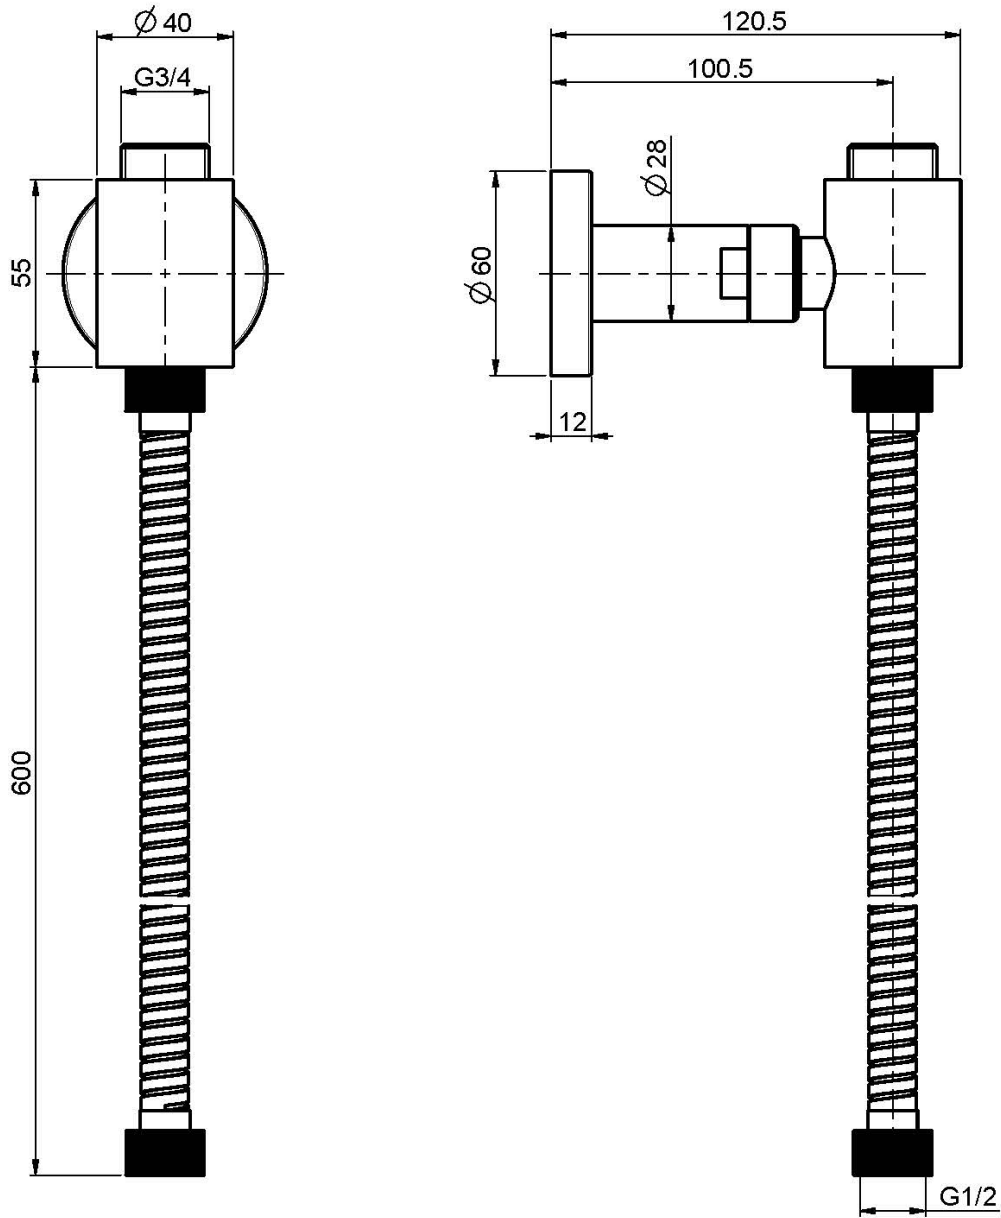

This drawing is the property of FIMA Carlo Frattini. Any complete or partial reproduction, or any transmission to third party without FIMA Carlo Frattini authorization is forbidden.