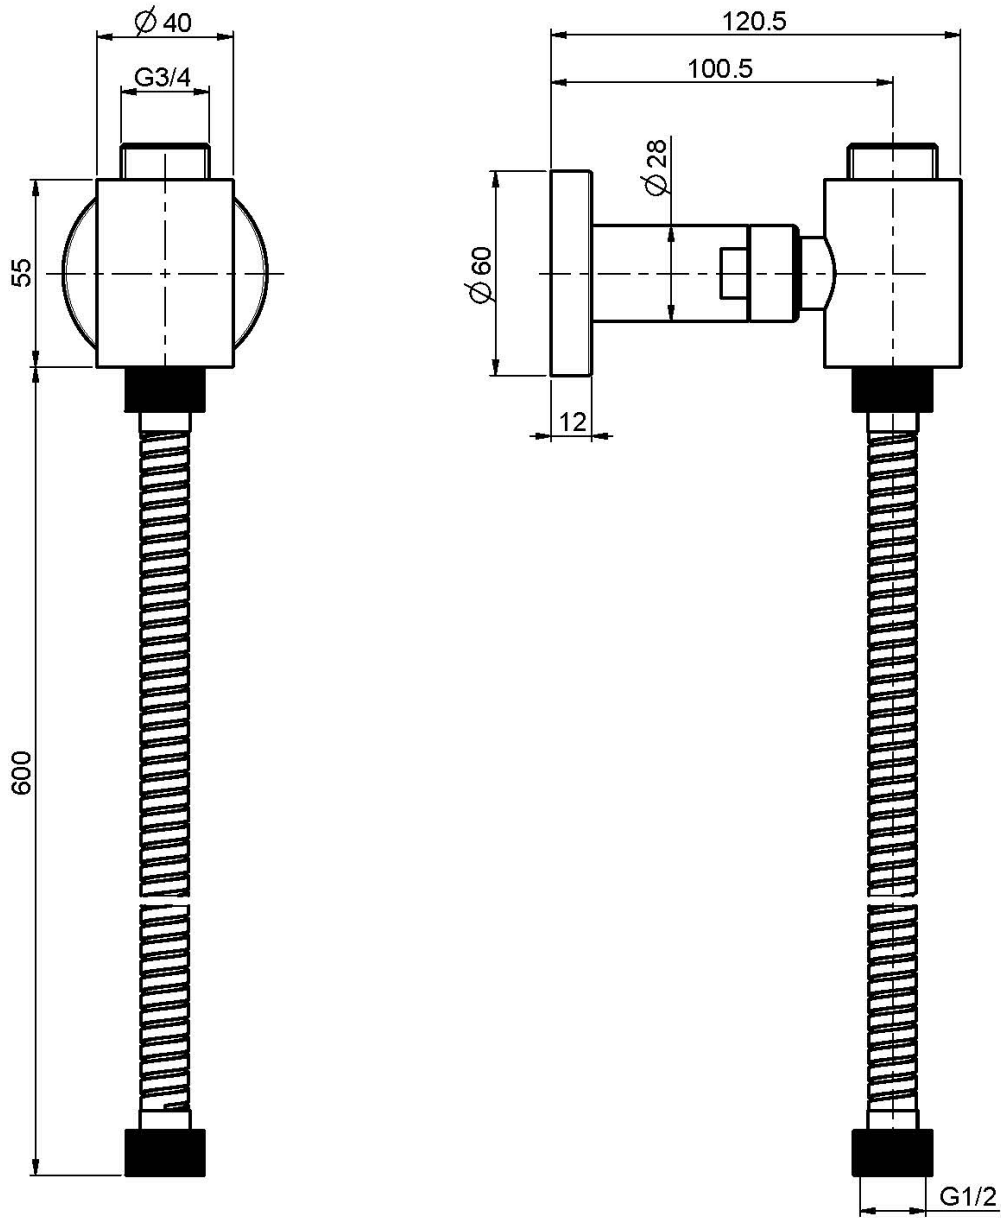

This drawing is the property of FIMA Carlo Frattini. Any complete or partial reproduction, or any transmission to third party without FIMA Carlo Frattini authorization is forbidden.