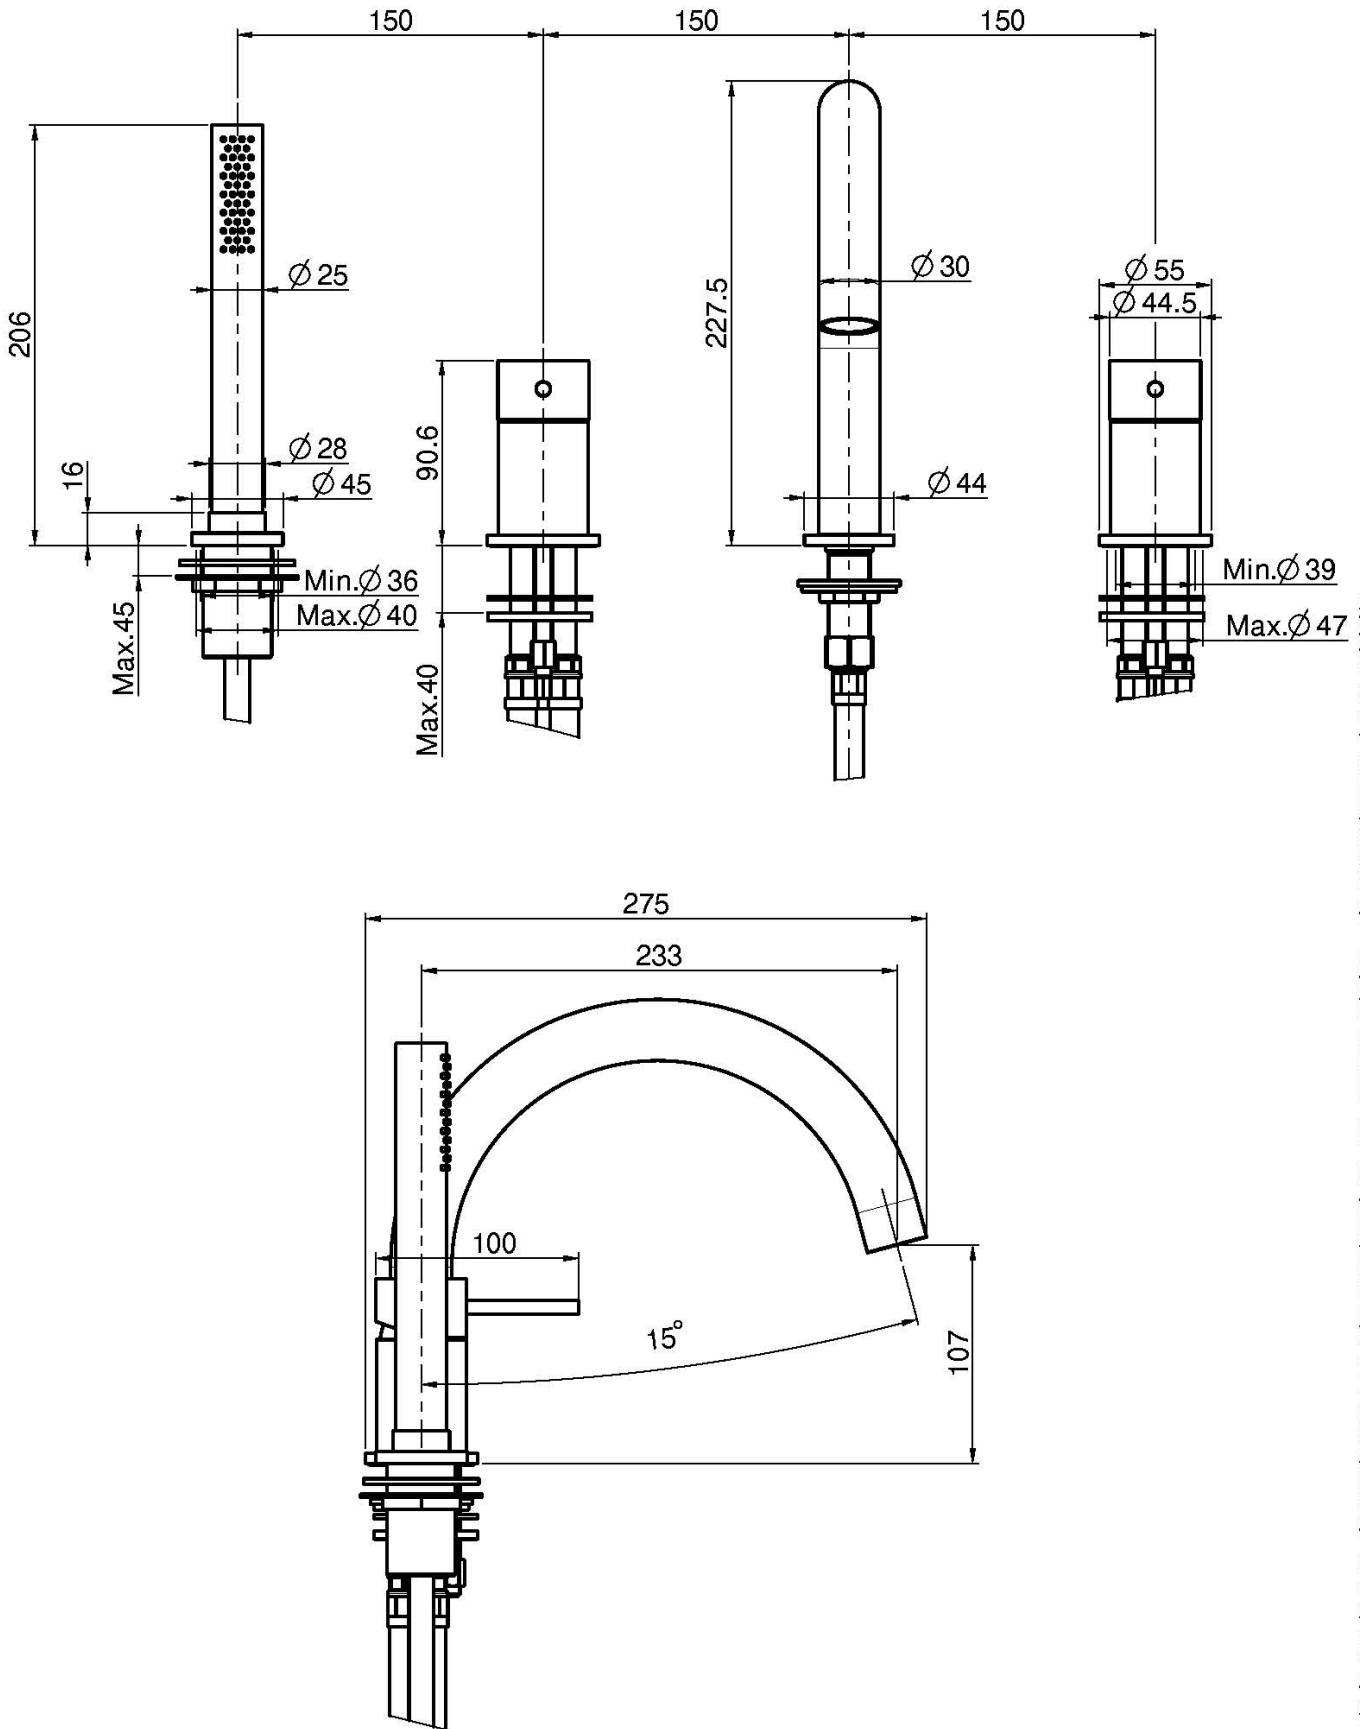

This drawing is the property of FIMA Carlo Frattini. Any complete or partial reproduction, or any transmission to third party without FIMA Carlo Frattini authorization is forbidden.