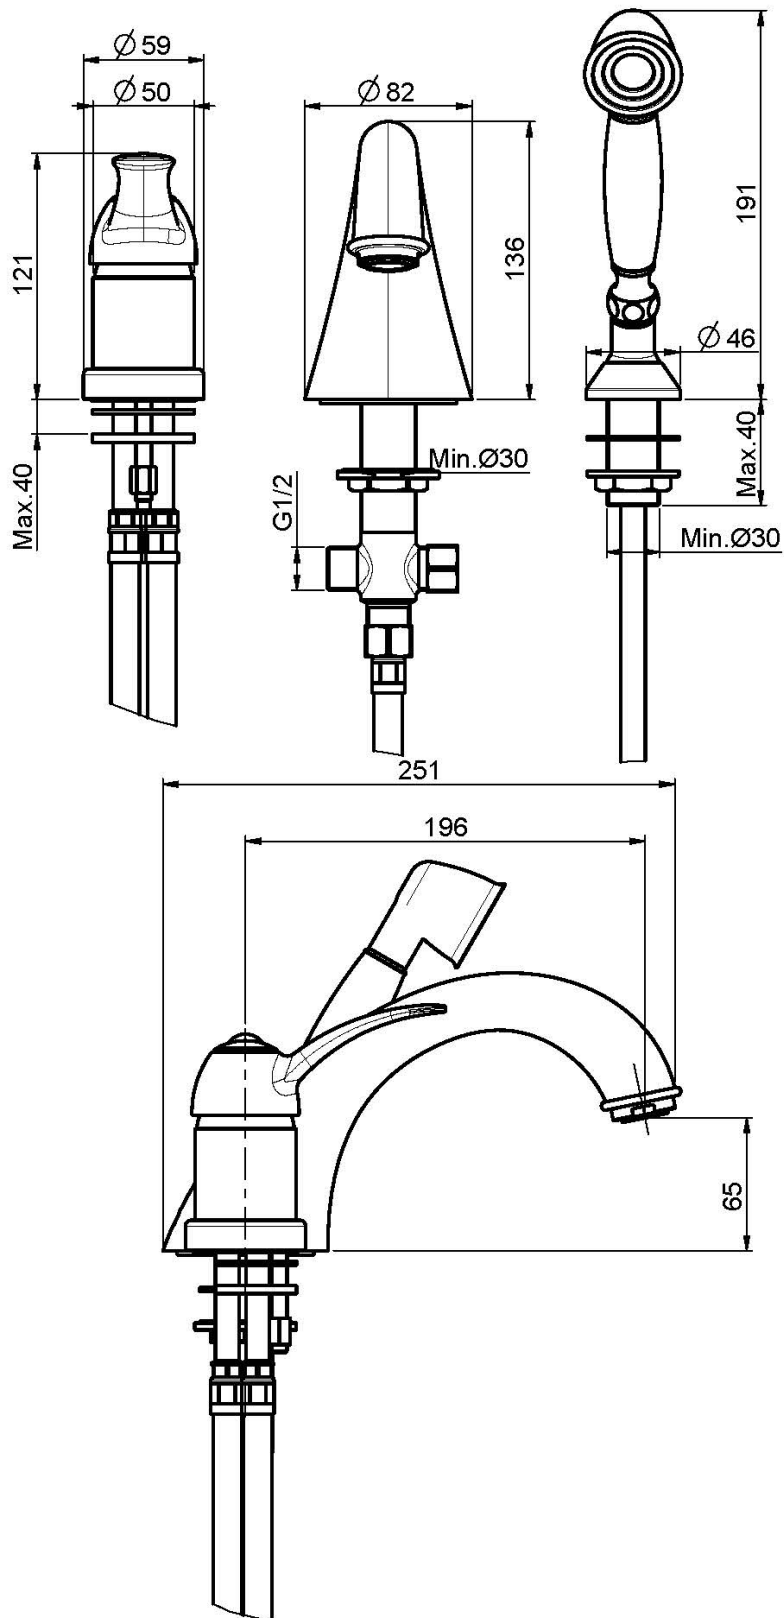

This drawing is the property of FIMA Carlo Frattini. Any complete or partial reproduction, or any transmission to third party without FIMA Carlo Frattini authorization is forbidden.