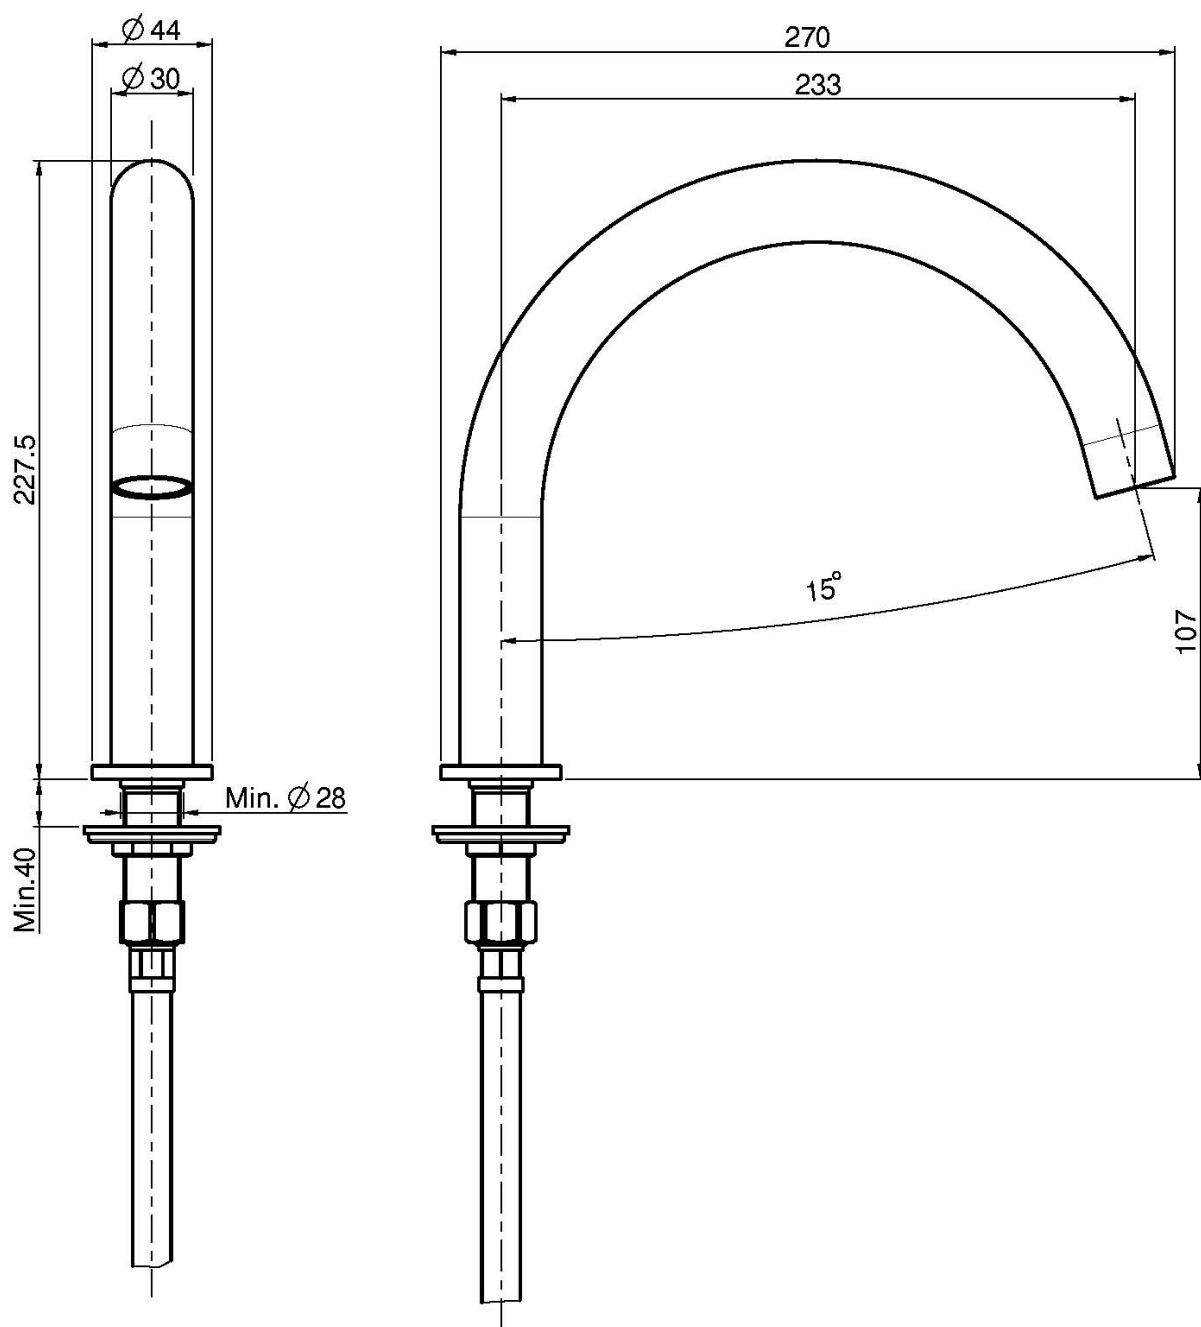

Code F2943

DECK MOUNTED BATH SPOUT

- spout 230 mm

Finishing

IMAGE

See the general sales conditions in our current pricelist

This drawing is the property of FIMA Carlo Frattini. Any complete or partial reproduction, or any transmission to third party without FIMA Carlo Frattini authorization is forbidden.