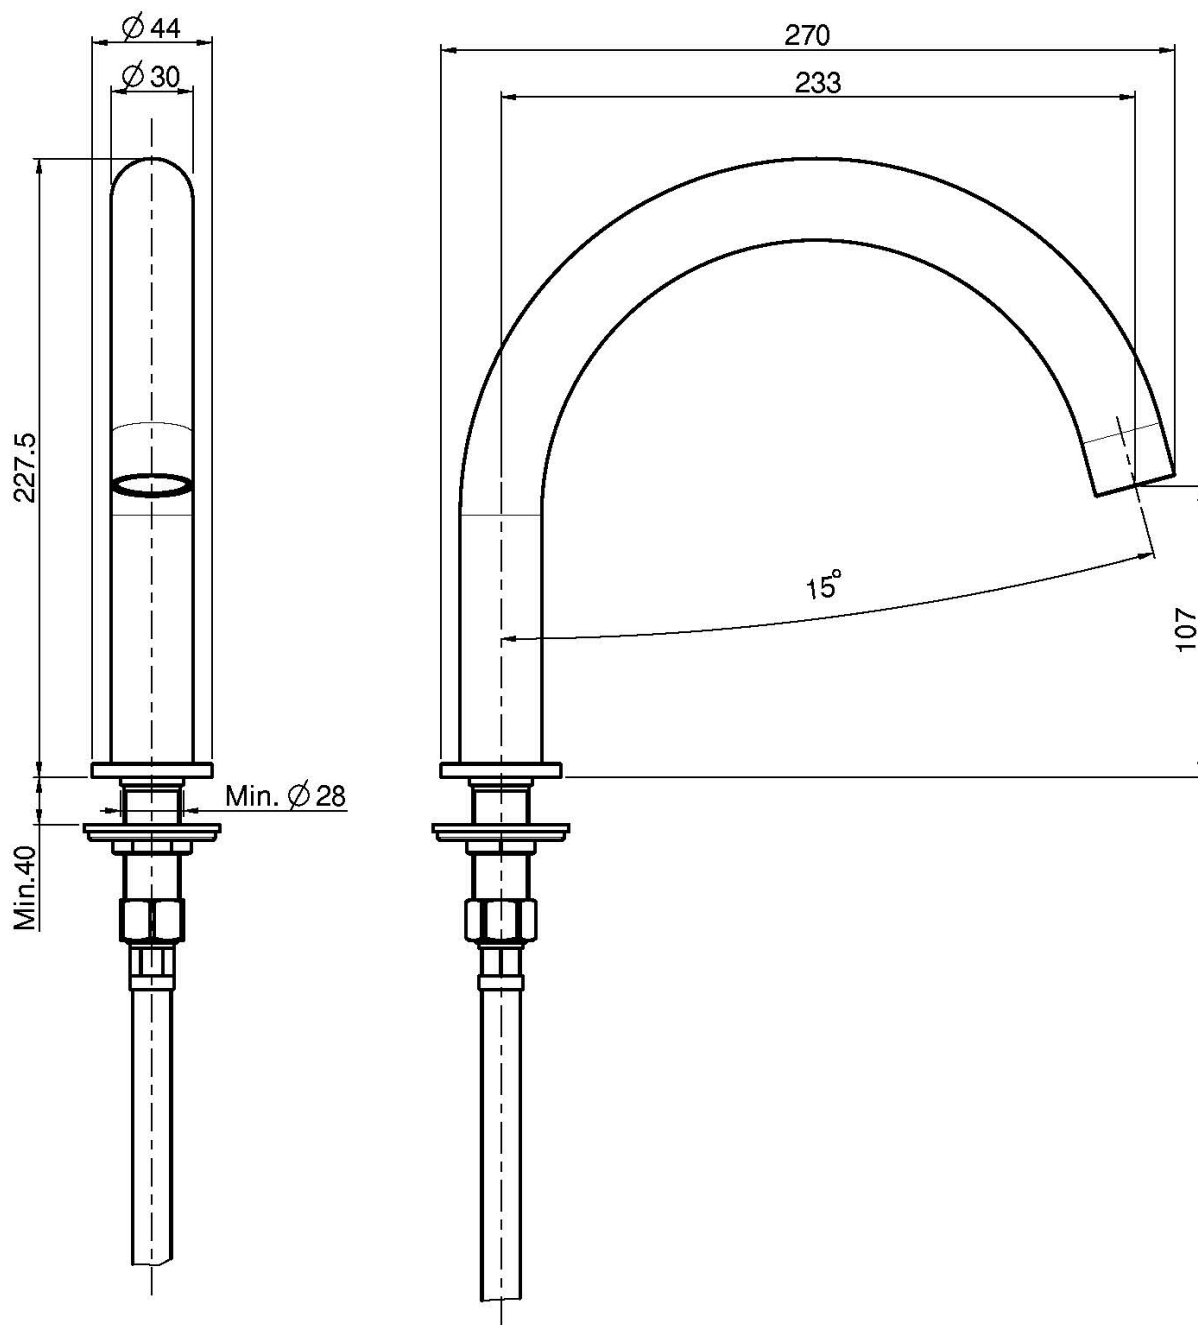

Code F2943

DECK MOUNTED BATH SPOUT

- spout 230 mm

Finishing

IMAGE

See the general sales conditions in our current pricelist

This drawing is the property of FIMA Carlo Frattini. Any complete or partial reproduction, or any transmission to third party without FIMA Carlo Frattini authorization is forbidden.