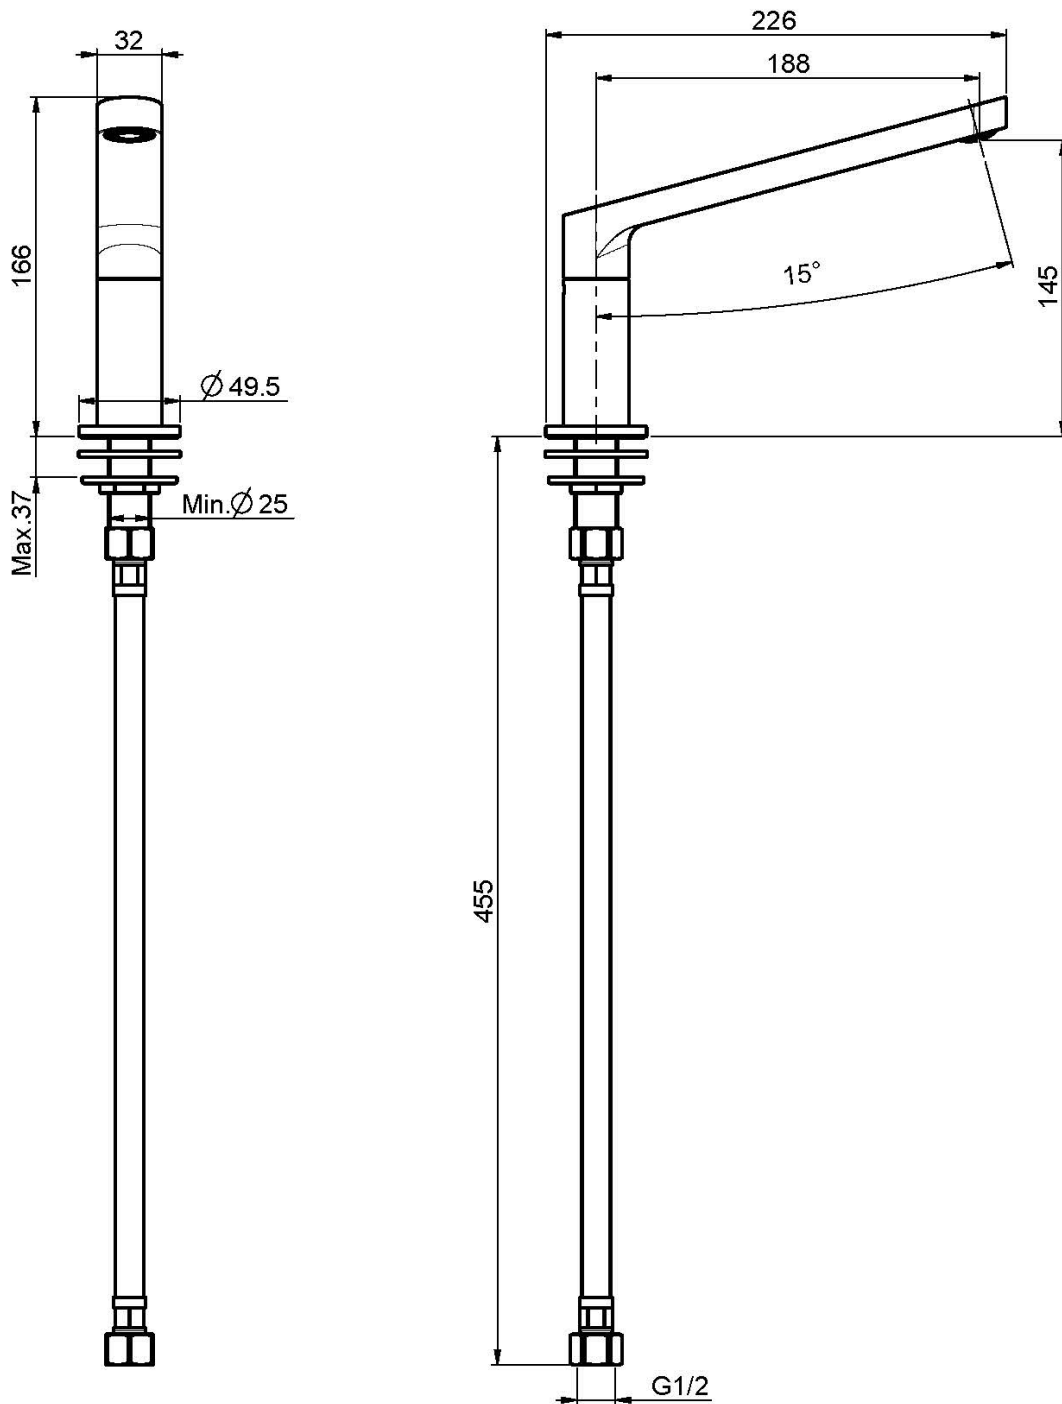

This drawing is the property of FIMA Carlo Frattini. Any complete or partial reproduction, or any transmission to third party without FIMA Carlo Frattini authorization is forbidden.