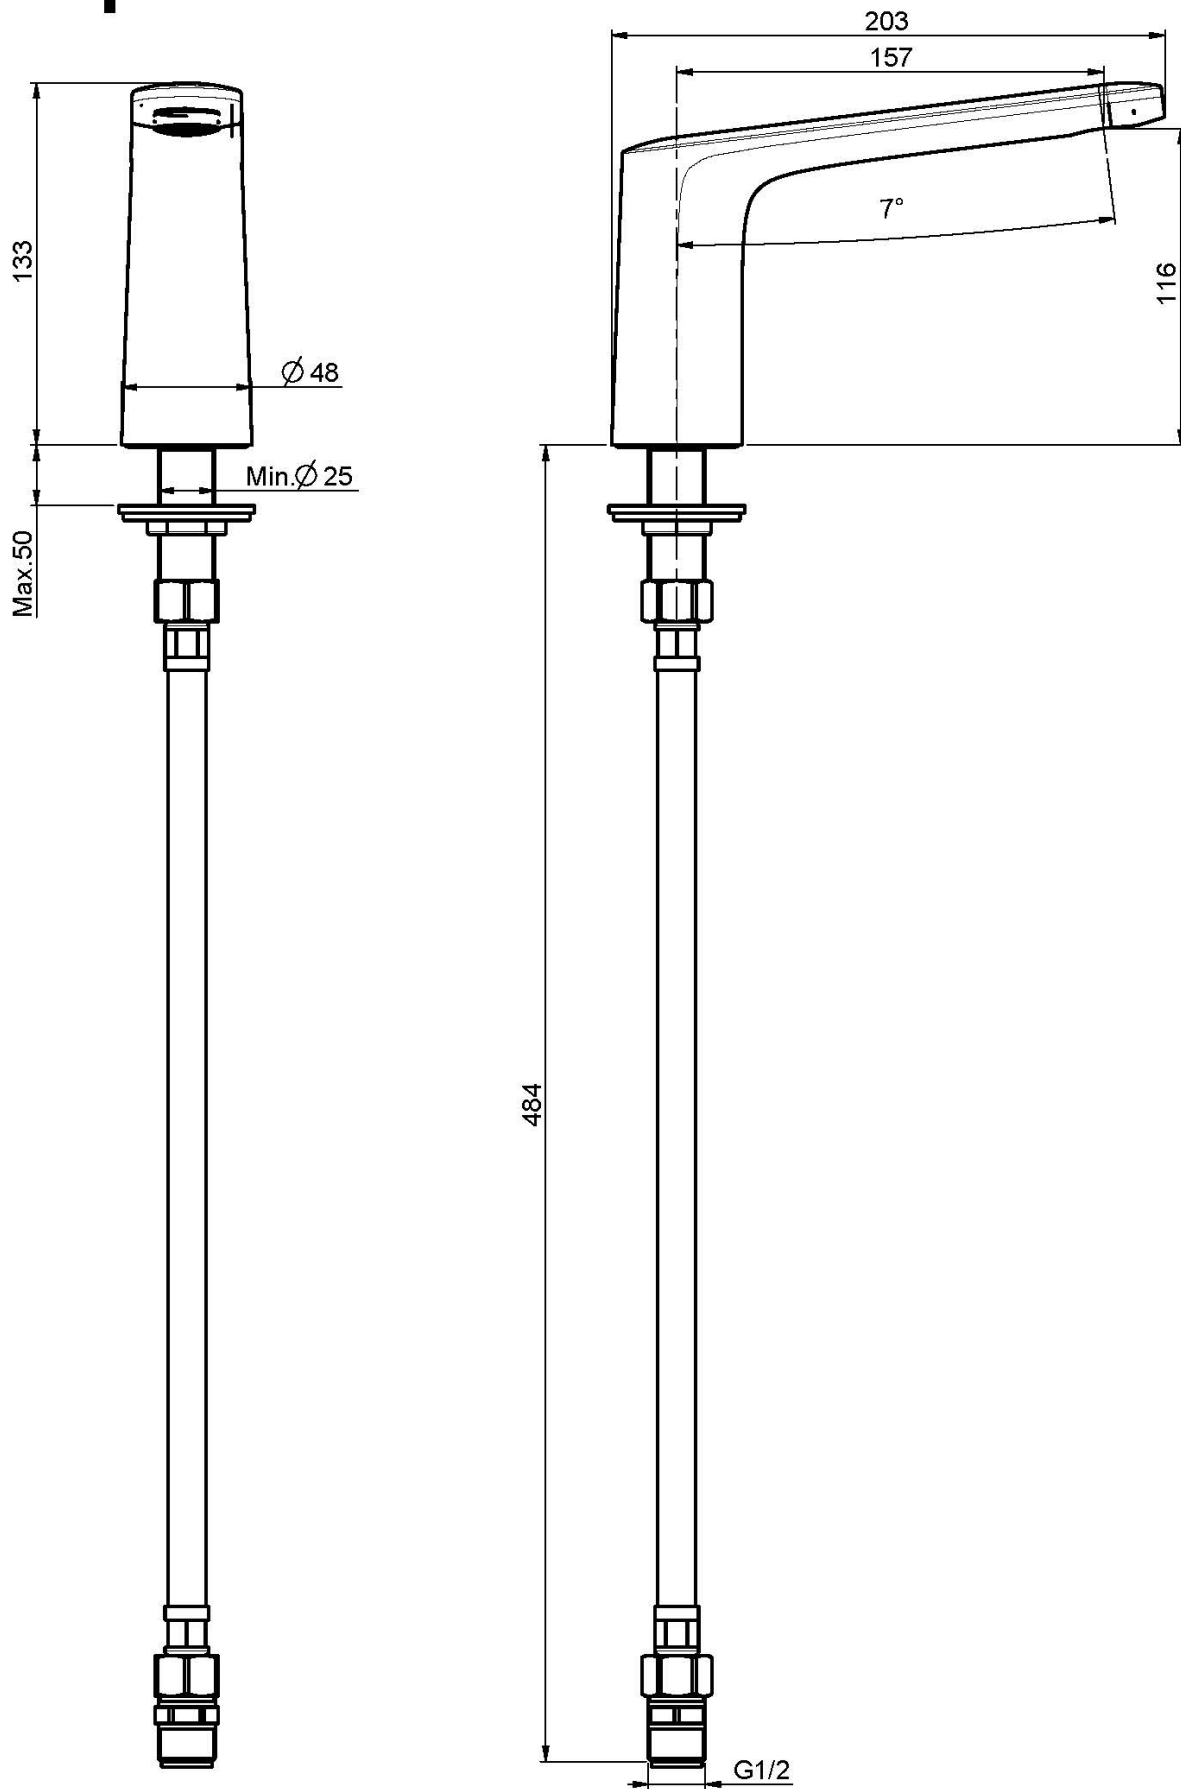

This drawing is the property of FIMA Carlo Frattini. Any complete or partial reproduction, or any transmission to third party without FIMA Carlo Frattini authorization is forbidden.