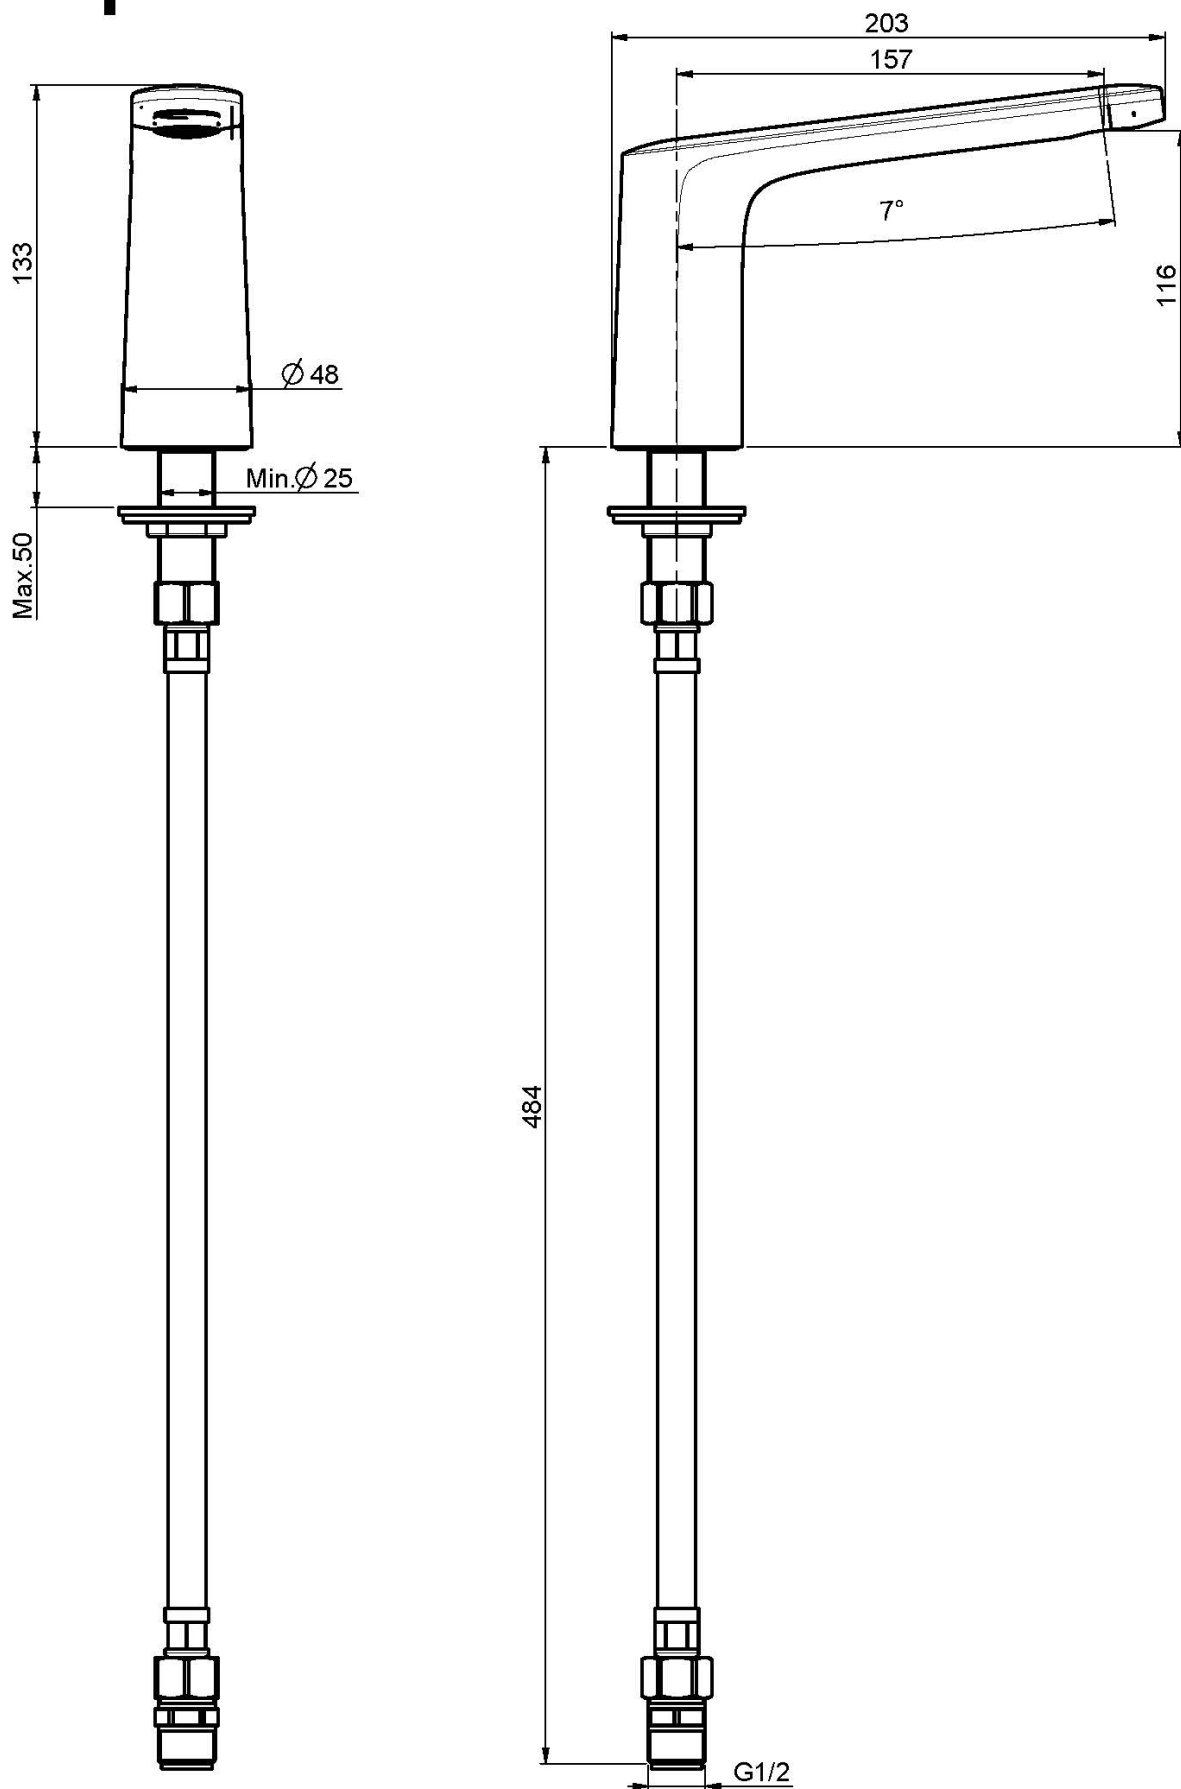

This drawing is the property of FIMA Carlo Frattini. Any complete or partial reproduction, or any transmission to third party without FIMA Carlo Frattini authorization is forbidden.