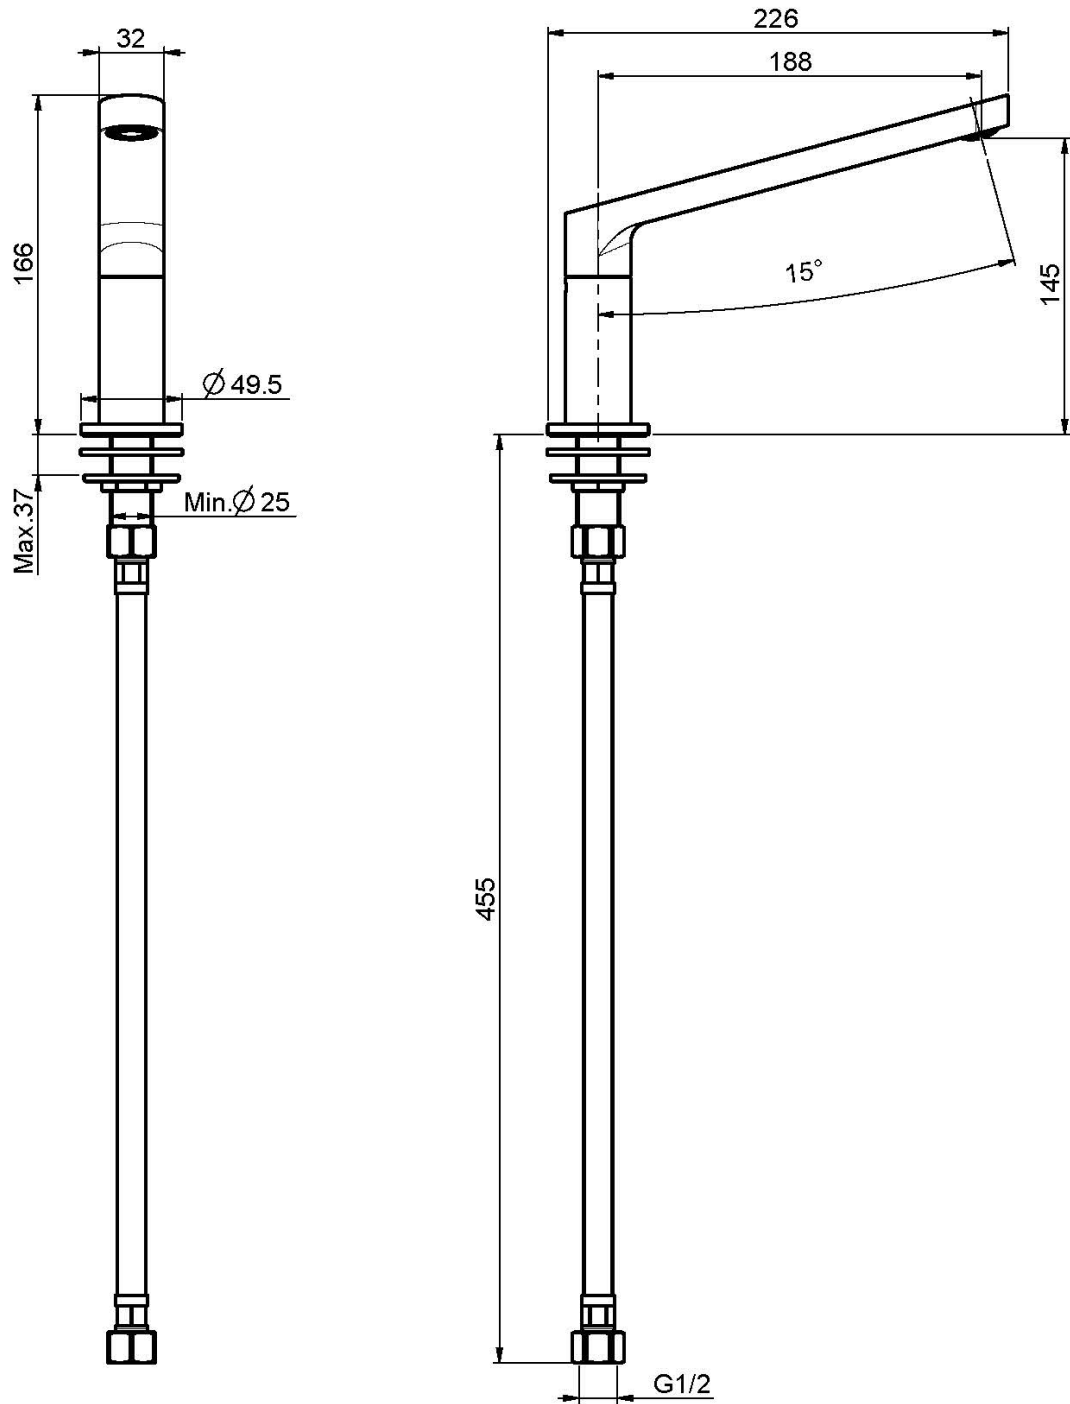

This drawing is the property of FIMA Carlo Frattini. Any complete or partial reproduction, or any transmission to third party without FIMA Carlo Frattini authorization is forbidden.