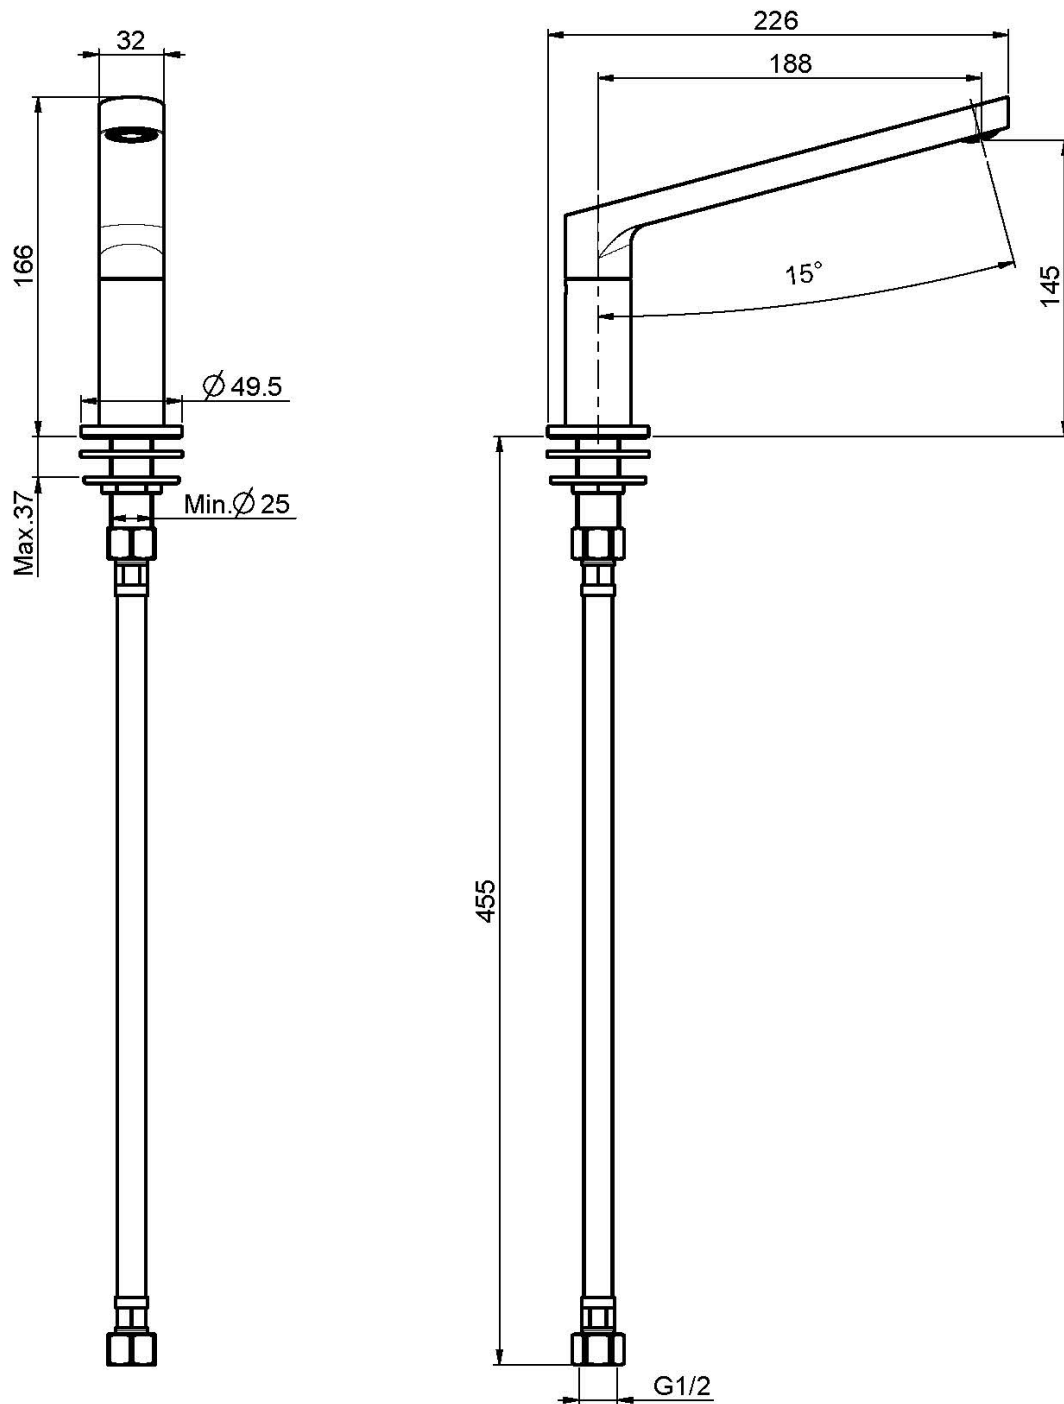

This drawing is the property of FIMA Carlo Frattini. Any complete or partial reproduction, or any transmission to third party without FIMA Carlo Frattini authorization is forbidden.