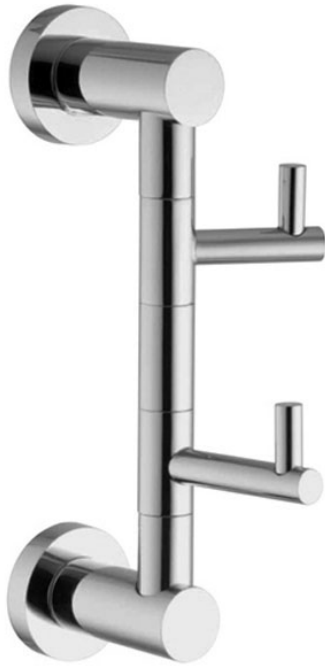

Code F6004/3

DOUBLE HOOK

IMAGE

Finiture

-  CHROM
CR
-  HL
-  HS
-  ZL
-  ZS
-  BRUSHED NICKEL
SN
-  BLACK CHROME
CN
-  BRUSHED BLACK CHROME
CS
-  WHITE MATT
BS
-  BLACK MATT
NS
-  GOLD
OR
-  BRUSHED GOLD
OS