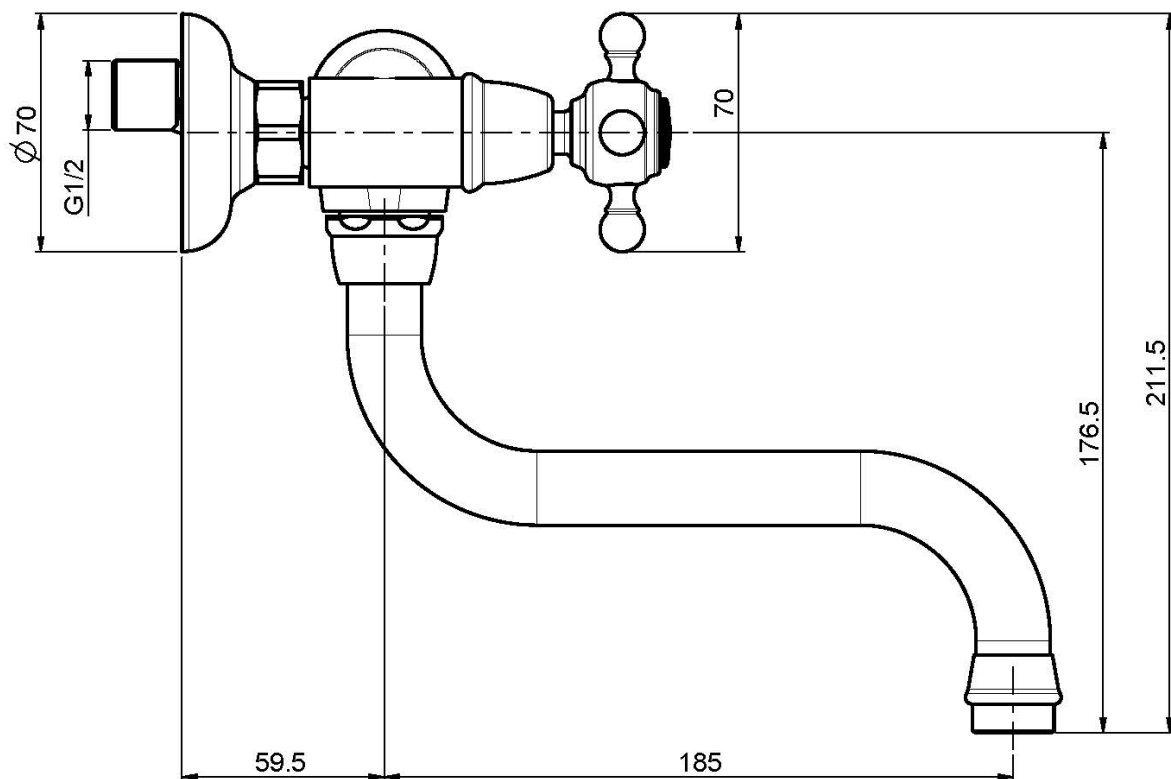

Code F5086

ELIZABETH WALL MOUNTED BASIN TAP

- n. 2 eccentric couplings 1/2"
- swivel spout

Finishing

-  CHROM
CR
-  BRUSHED NICKEL
SN
-  GOLD
OR
-  OLD BRONZE
BR
-  ANTIQUE COPPER
RA

IMAGE

See the general sales conditions in our current pricelist