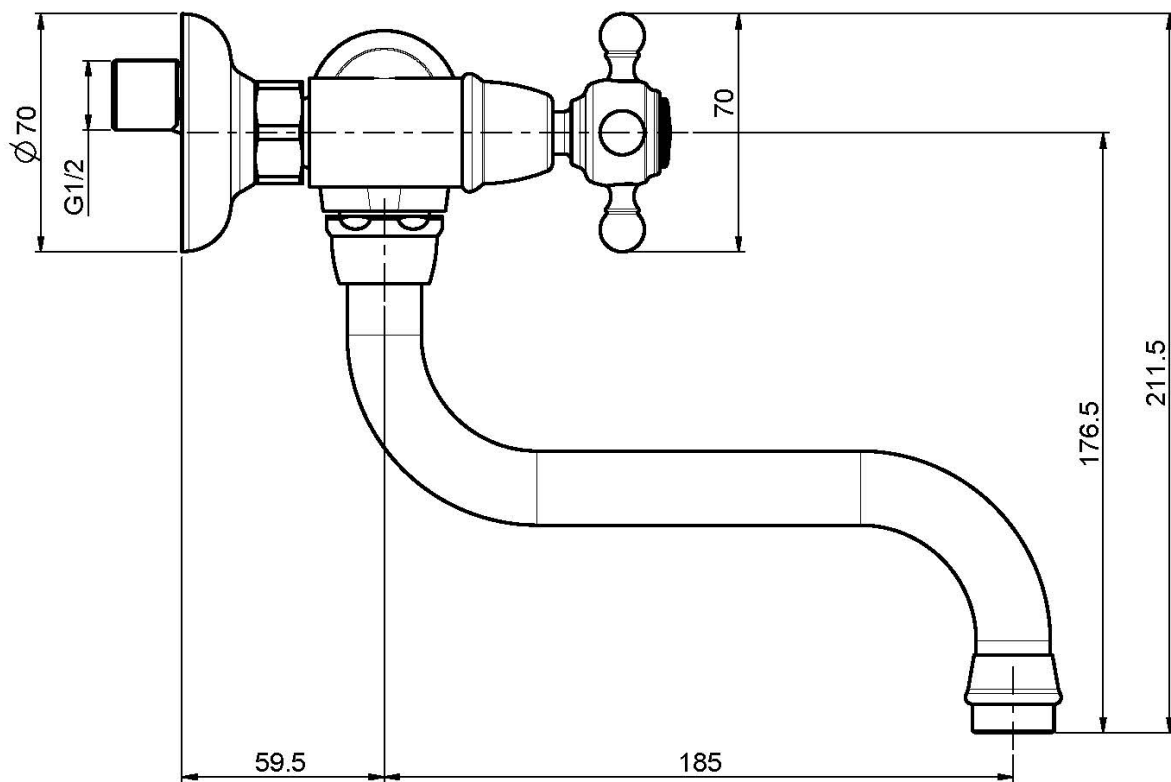

Code F5086

ELIZABETH WALL MOUNTED BASIN TAP

- n. 2 eccentric couplings 1/2"
- swivel spout

Finishing

-  CHROM
CR
-  BRUSHED NICKEL
SN
-  GOLD
OR
-  OLD BRONZE
BR
-  ANTIQUE COPPER
RA

IMAGE

See the general sales conditions in our current pricelist