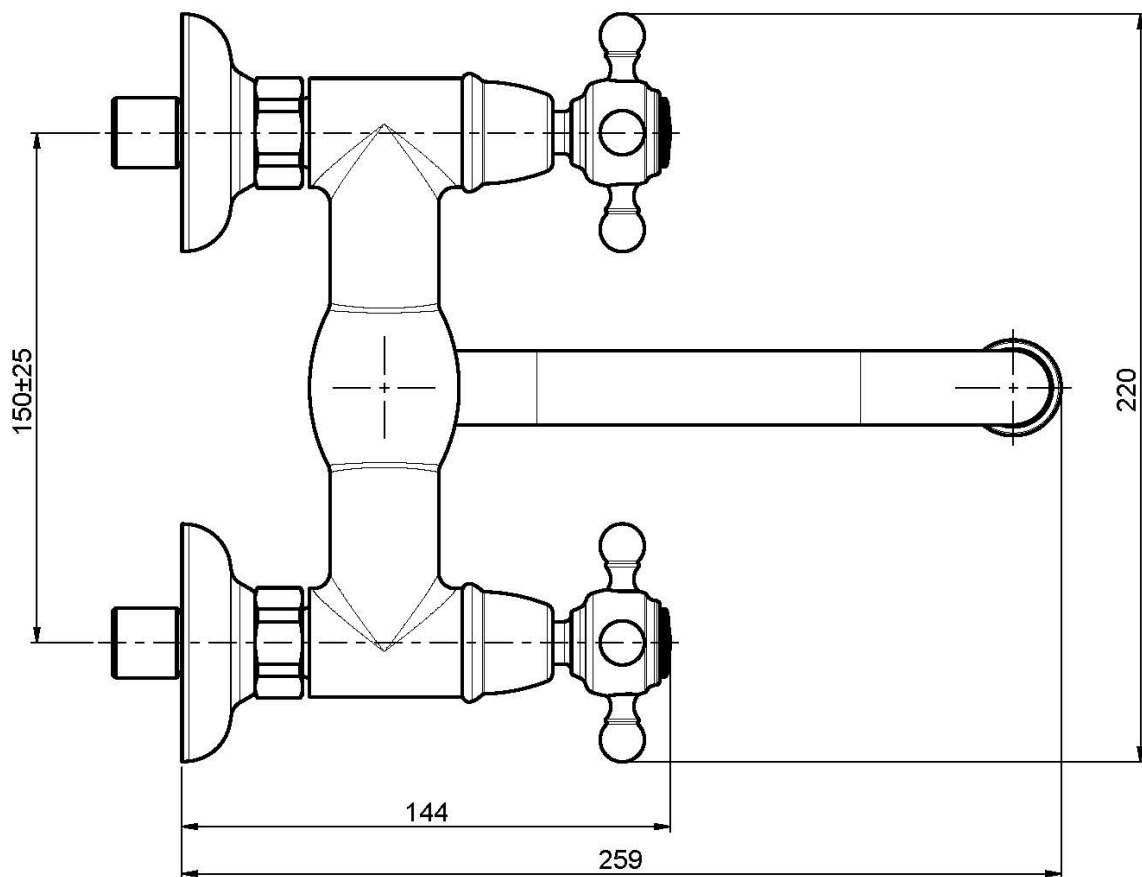

Code F5086

ELIZABETH WALL MOUNTED BASIN TAP

- n. 2 eccentric couplings 1/2"
- swivel spout

Finishing

-  CHROM
CR
-  BRUSHED NICKEL
SN
-  GOLD
OR
-  OLD BRONZE
BR
-  ANTIQUE COPPER
RA

IMAGE

See the general sales conditions in our current pricelist