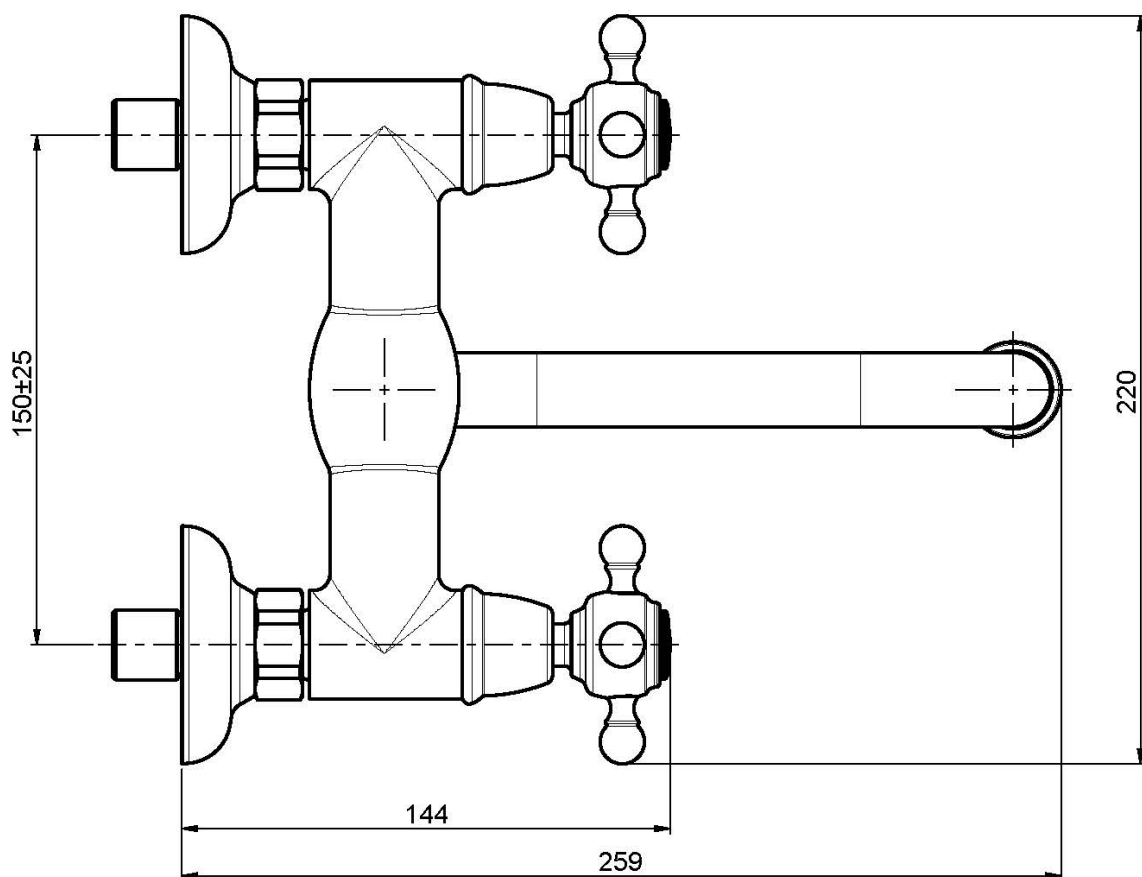

Code F5086

ELIZABETH WALL MOUNTED BASIN TAP

- n. 2 eccentric couplings 1/2"
- swivel spout

Finishing

-  CHROM
CR
-  BRUSHED NICKEL
SN
-  GOLD
OR
-  OLD BRONZE
BR
-  ANTIQUE COPPER
RA

IMAGE

See the general sales conditions in our current pricelist