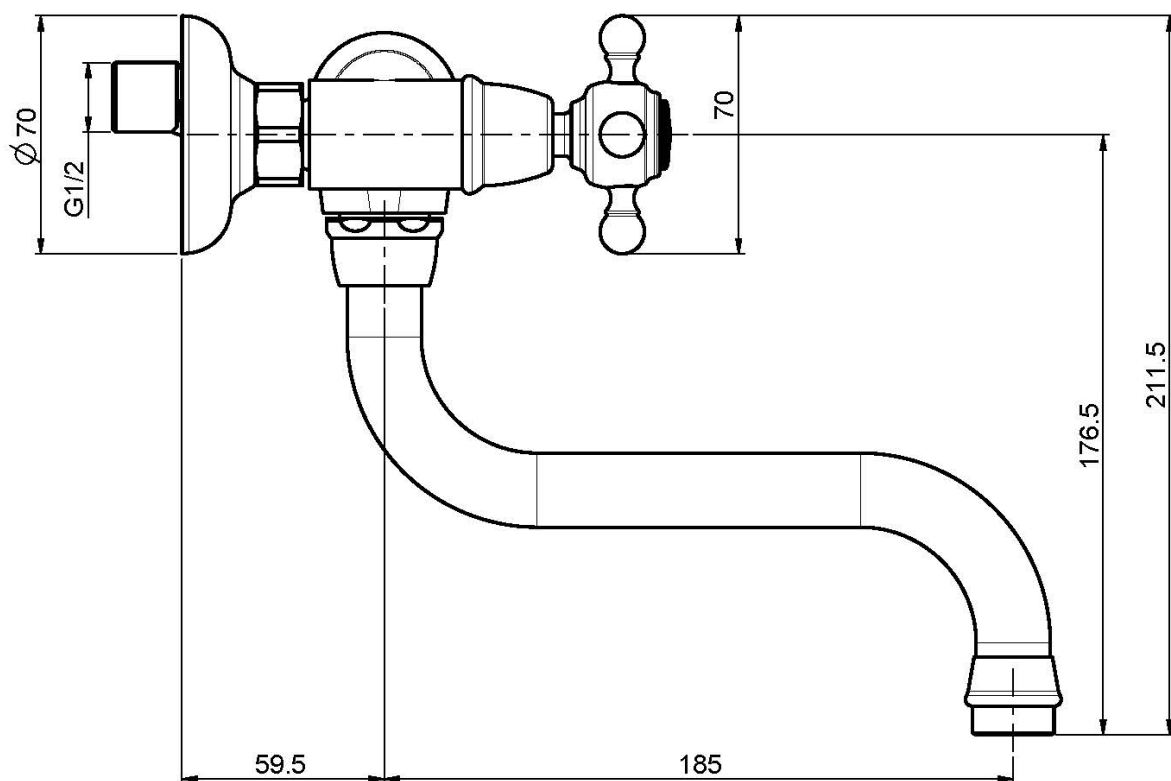

Code F5086

ELIZABETH WALL MOUNTED BASIN TAP

- n. 2 eccentric couplings 1/2"
- swivel spout

Finishing

-  CHROM
CR
-  BRUSHED NICKEL
SN
-  GOLD
OR
-  OLD BRONZE
BR
-  ANTIQUE COPPER
RA

IMAGE

See the general sales conditions in our current pricelist