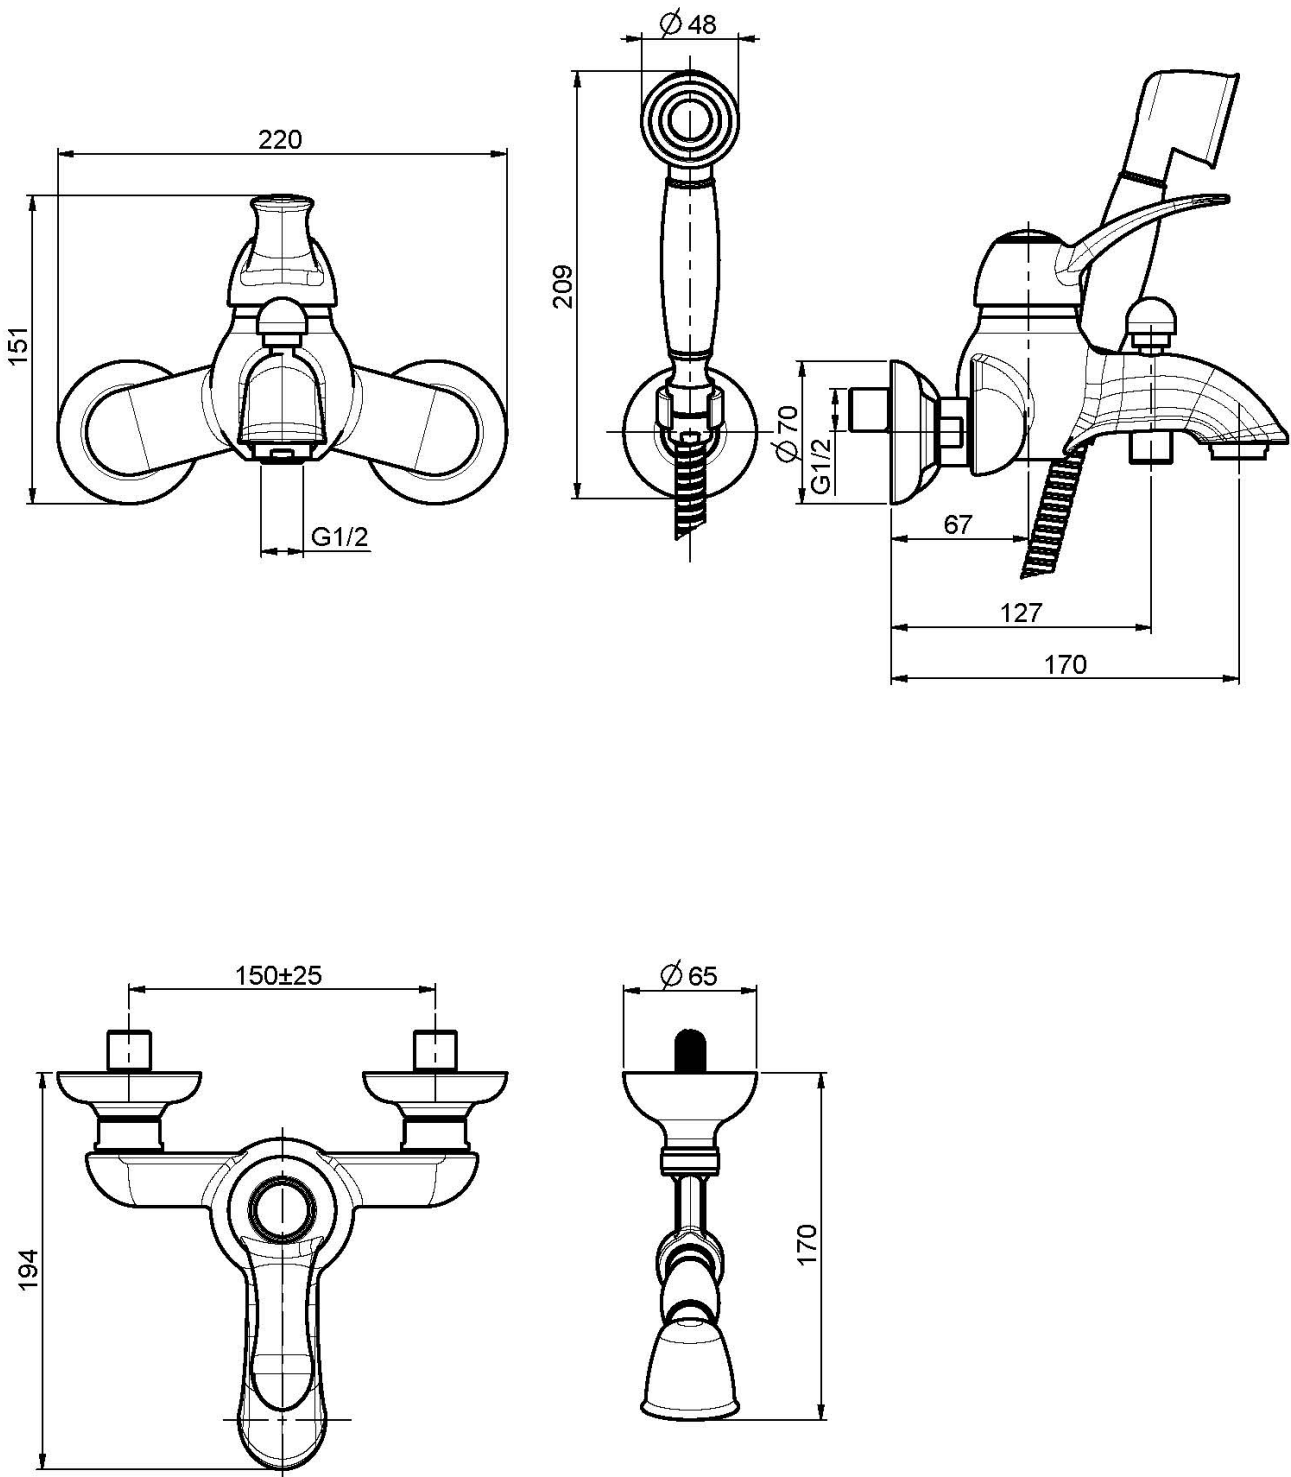

This drawing is the property of FIMA Carlo Frattini. Any complete or partial reproduction, or any transmission to third party without FIMA Carlo Frattini authorization is forbidden.