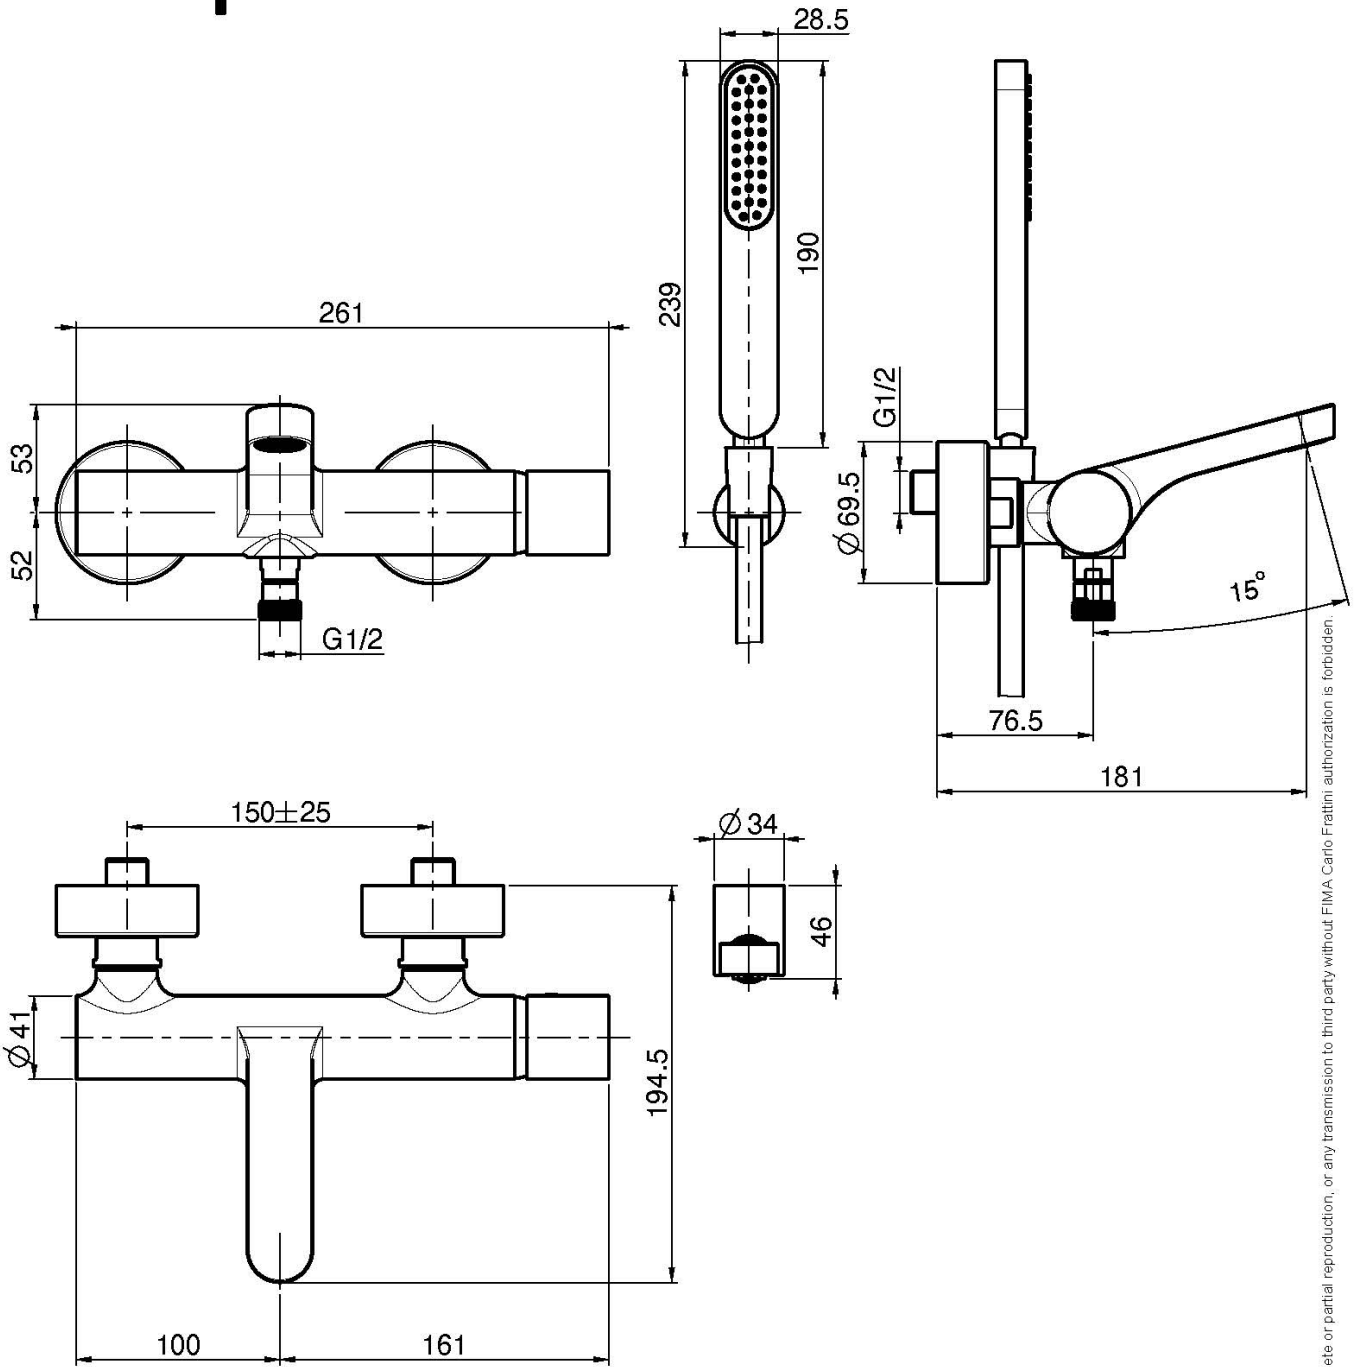

This drawing is the property of FIMA Carlo Frattini. Any complete or partial reproduction, or any transmission to third party without FIMA Carlo Frattini authorization is forbidden.