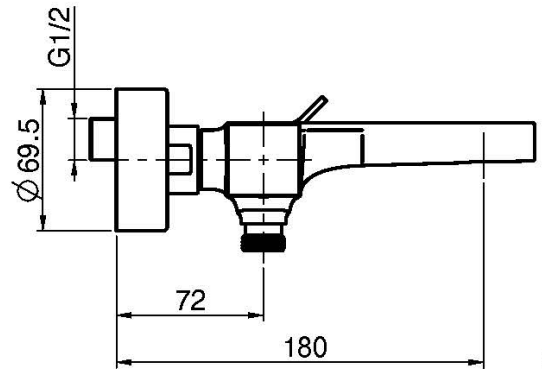

This drawing is the property of FIMA Carlo Frattini. Any complete or partial reproduction, or any transmission to third party without FIMA Carlo Frattini authorization is forbidden.