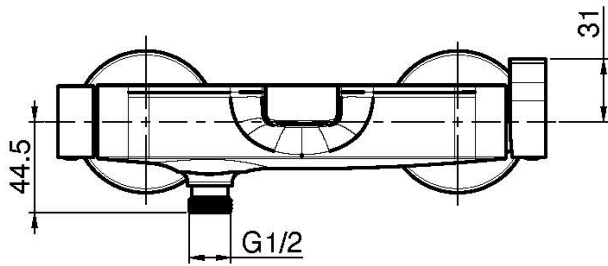

This drawing is the property of FIMA Carlo Frattini. Any complete or partial reproduction, or any transmission to third party without FIMA Carlo Frattini authorization is forbidden.