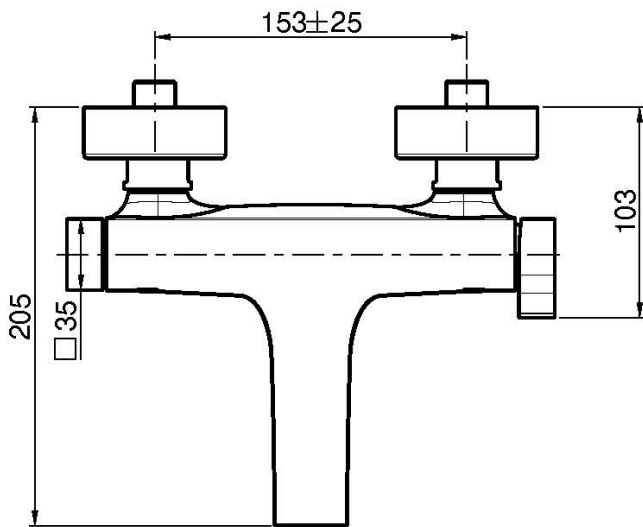

This drawing is the property of FIMA Carlo Frattini. Any complete or partial reproduction, or any transmission to third party without FIMA Carlo Frattini authorization is forbidden.