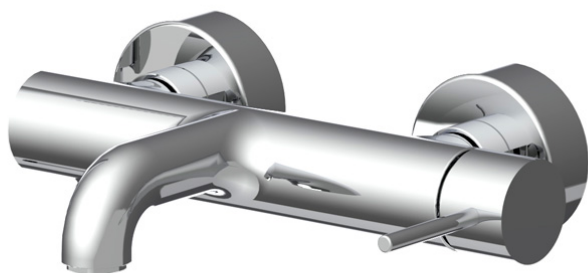

Code F3034/1N

EXPOSED BATH MIXER WITHOUT SHOWER SET

- push-button diverter
- n. 2 eccentric couplings 1/2"

IMAGE

Finishing

-  CHROM
CR
-  HL
-  HS
-  ZL
-  ZS
-  BRUSHED NICKEL
SN
-  BLACK CHROME
CN
-  BRUSHED BLACK CHROME
CS
-  WHITE MATT
BS
-  BLACK MATT
NS
-  GOLD
OR
-  BRUSHED GOLD
OS