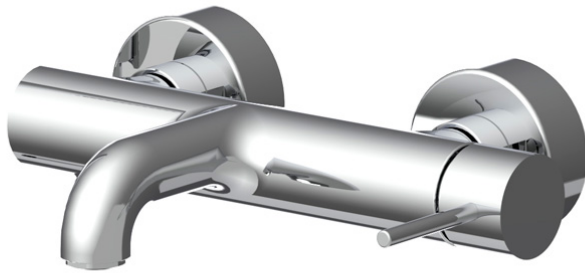

Code F3034/1N

EXPOSED BATH MIXER WITHOUT SHOWER SET

- push-button diverter
- n. 2 eccentric couplings 1/2"

IMAGE

Finishing

-  CHROM
CR
-  HL
-  HS
-  ZL
-  ZS
-  BRUSHED NICKEL
SN
-  BLACK CHROME
CN
-  BRUSHED BLACK CHROME
CS
-  WHITE MATT
BS
-  BLACK MATT
NS
-  GOLD
OR
-  BRUSHED GOLD
OS